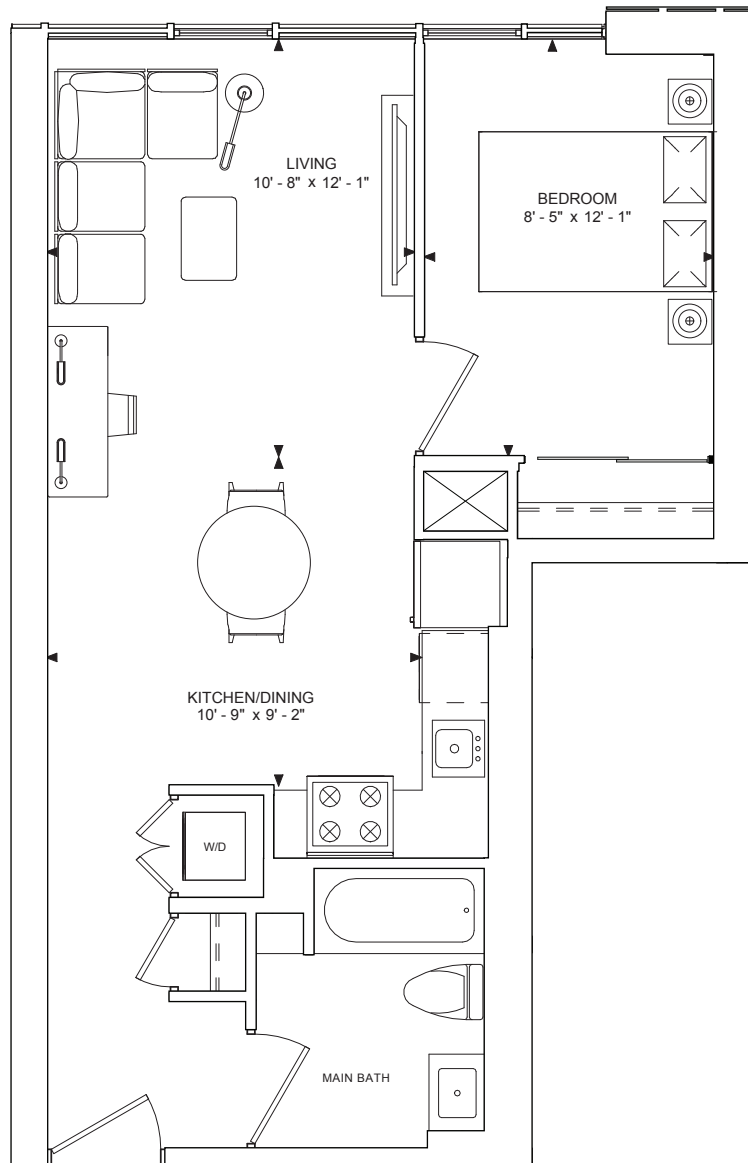

1 BEDROOM
569 SF

KING WEST

FLOORS 12 - 41