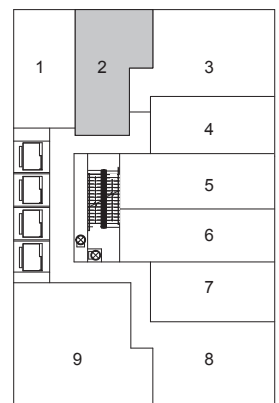

1 BEDROOM
569 SF

KING WEST

FLOORS 12 - 41