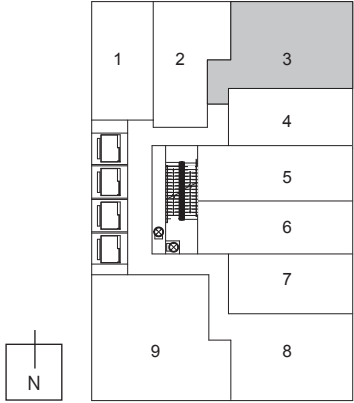

2 BEDROOM  
818 SF

KING WEST

FLOORS 7 - 41