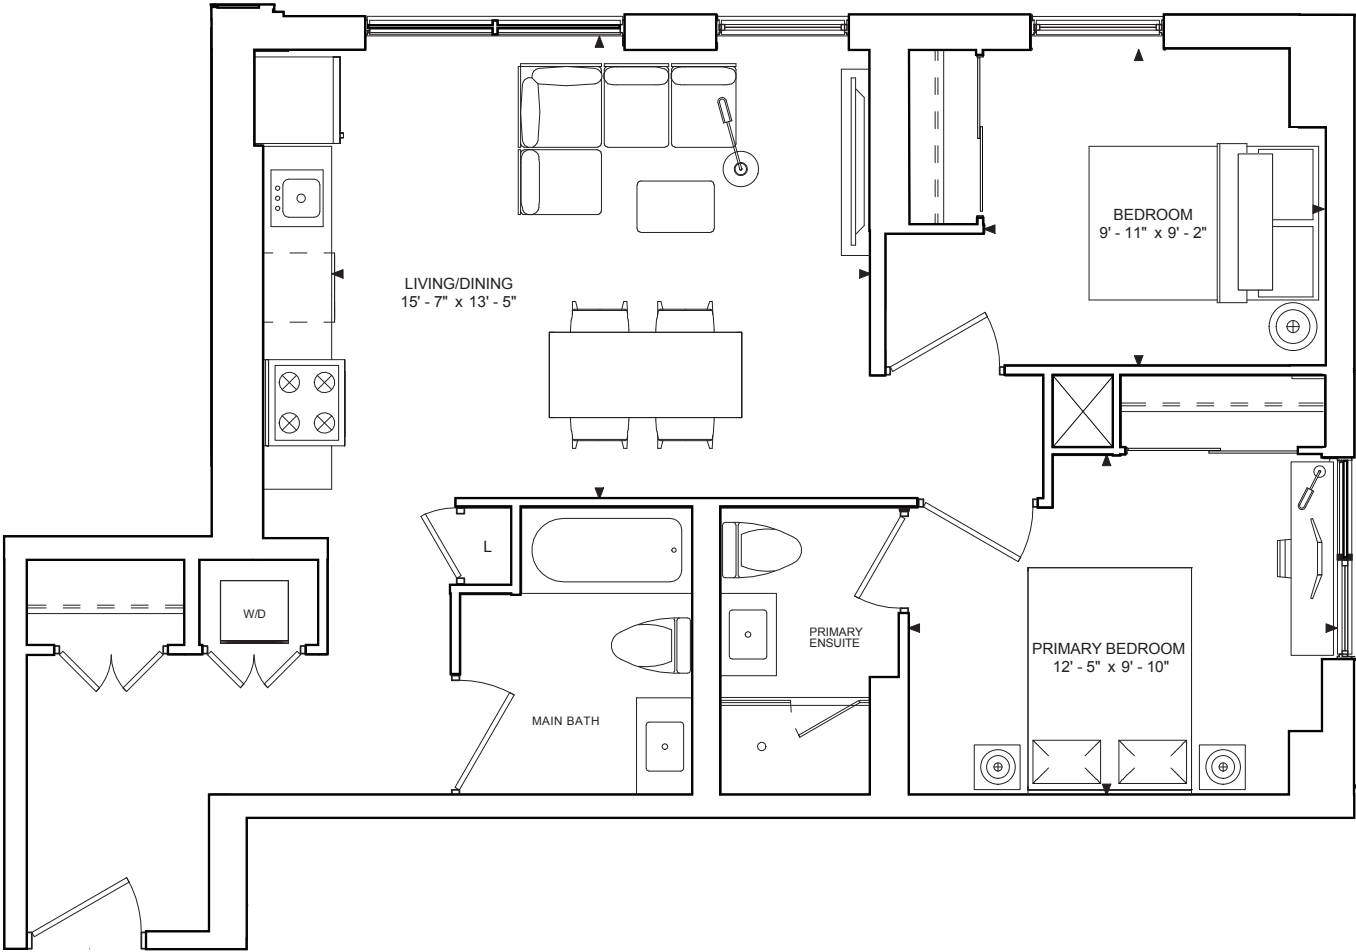

2 BEDROOM  
818 SF

KING WEST

FLOORS 7 - 41