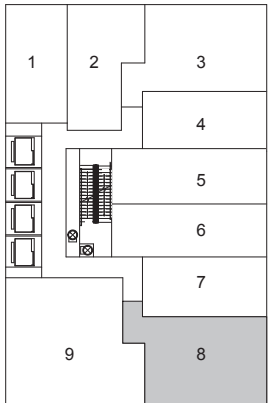

_08

2 BEDROOM
818 SF

KING WEST

FLOORS 7 - 41