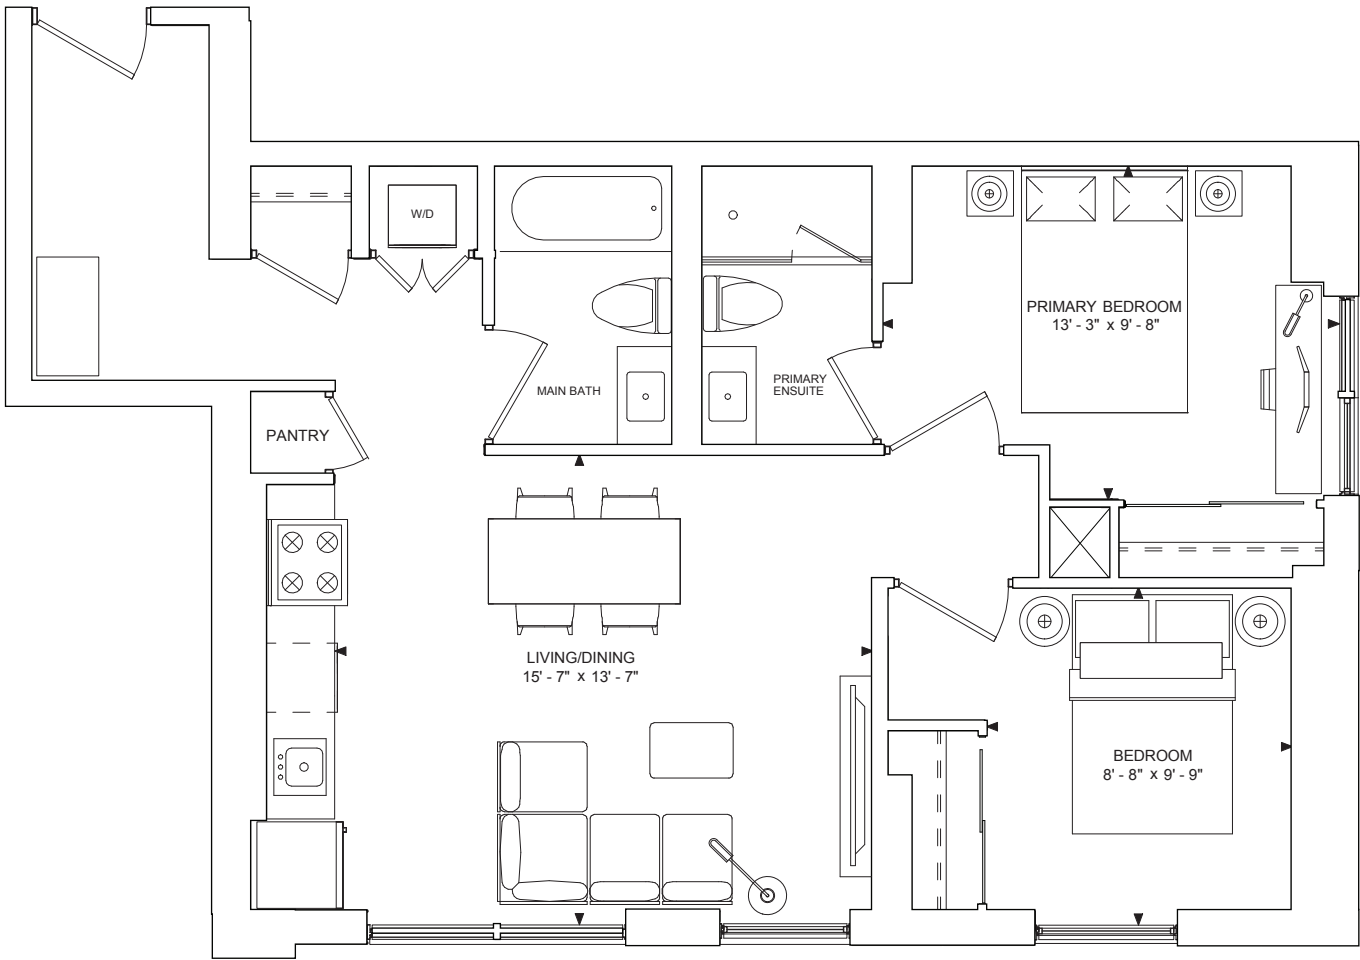

_08

2 BEDROOM
818 SF

KING WEST

FLOORS 7 - 41