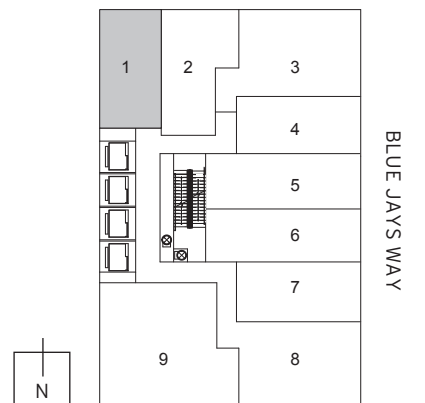

\_01

1 BEDROOM

523 SF

KING WEST

FLOORS 12 - 41