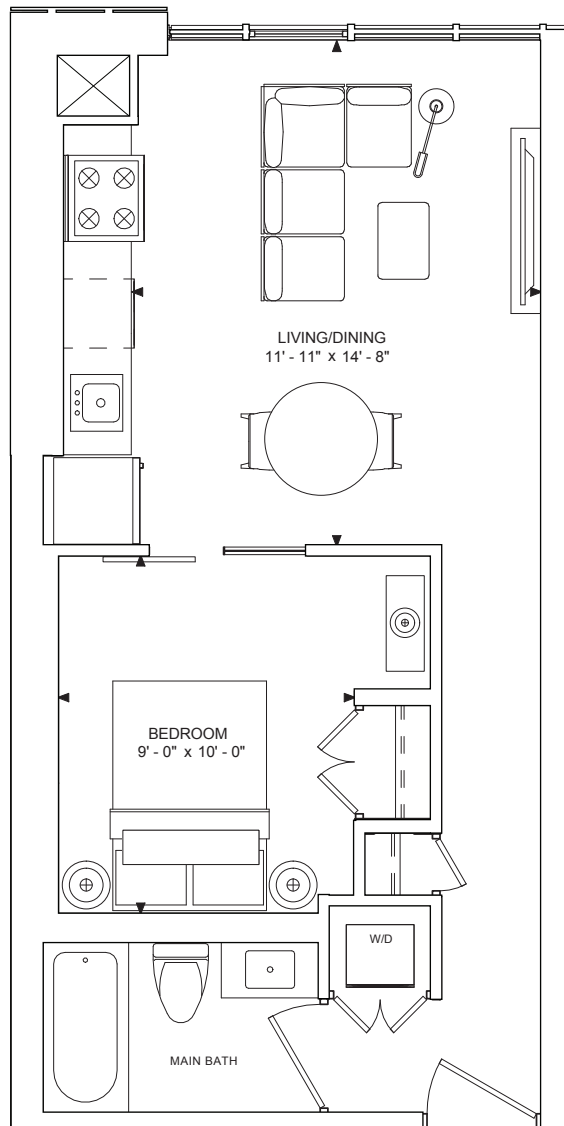

\_01

1 BEDROOM

523 SF

KING WEST

FLOORS 12 - 41