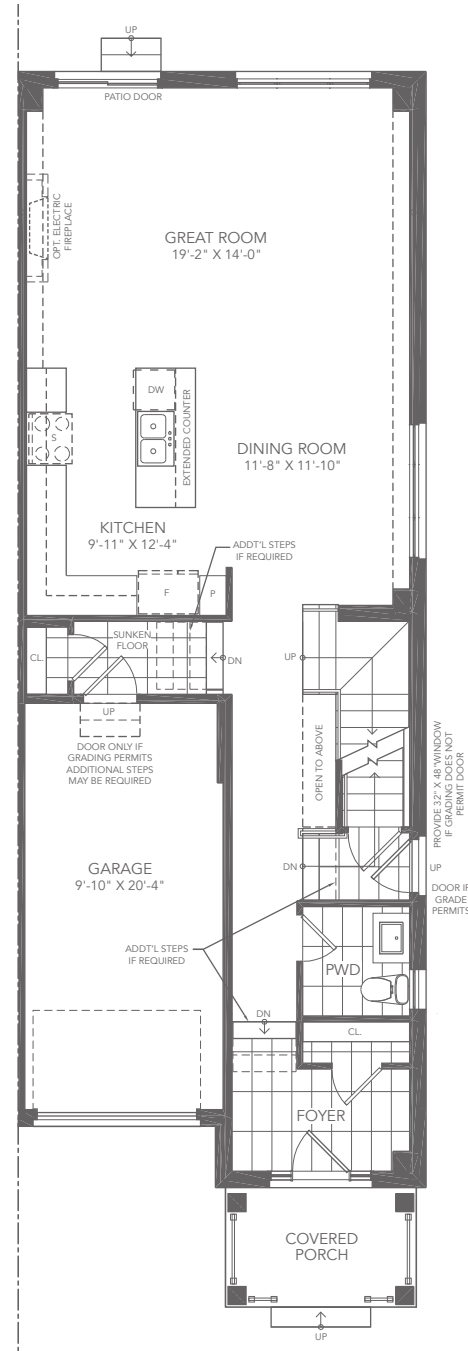

Ground Floor - Elevation A

Second Floor - Elevation A

Basement - Elevation A

Pine

THREE BEDROOM

Elevation C - 1,820 sq. ft.

WT-3

Towns

Ground Floor - Elevation C

Second Floor - Elevation C

Basement - Elevation A

Pine

THREE BEDROOM

Elevation D - 1,875 sq. ft. (end)

WT-3

Towns

All dimensions and floor plans are approximate. Sizes and specifications are subject to change without notice. Actual useable space may vary from the stated floor area.

*All illustrations are artist's concept. Landscaping, hardscaping and exterior lighting are not included in the purchase price. Some items shown may be upgrades. E. & O.E. June 2023.

Ground Floor - Elevation D

Second Floor - Elevation D

Basement - Elevation D