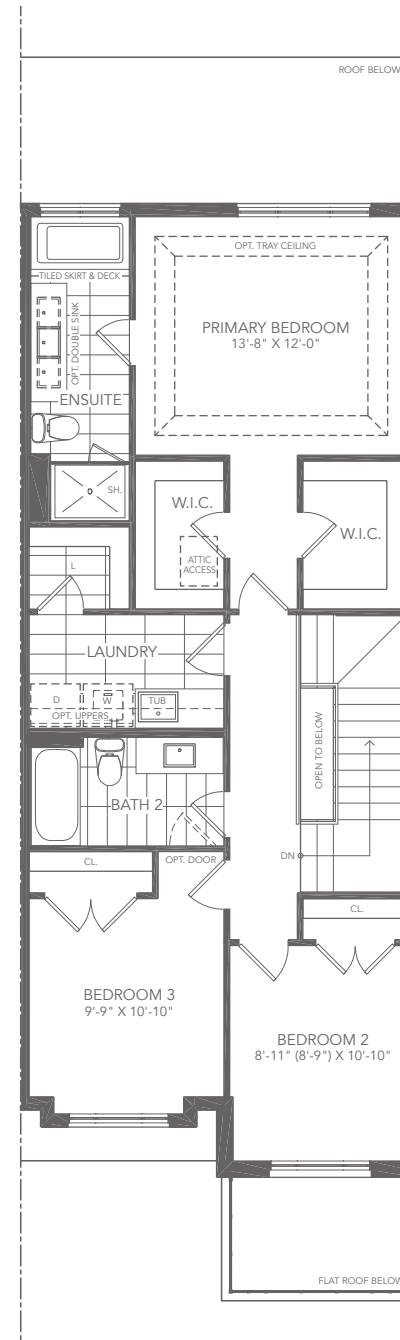

GREAT GULF WHITBY MEADOWS **ENCORE**

Towns

Pine

THREE BEDROOM
WT-3

- Elevation A - 1,820 sq. ft.
- Elevation C - 1,820 sq. ft.
- Elevation D - 1,875 sq. ft. (end)

Pine

THREE BEDROOM

Elevation A - 1,820 sq. ft.

WT-3

Towns

All dimensions and floor plans are approximate. Sizes and specifications are subject to change without notice. Actual useable space may vary from the stated floor area.

*All illustrations are artist's concept. Landscaping, hardscaping and exterior lighting are not included in the purchase price. Some items shown may be upgrades. E. & O.E. June 2023.

Ground Floor - Elevation A

Second Floor - Elevation A

Basement - Elevation A

Pine

THREE BEDROOM

Elevation C - 1,820 sq. ft.

WT-3

Towns

Ground Floor - Elevation C

Second Floor - Elevation C

Basement - Elevation A

Pine

THREE BEDROOM

Elevation D - 1,875 sq. ft. (end)

WT-3

Towns