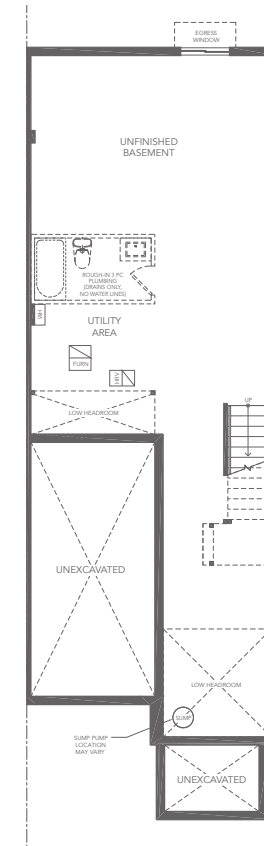

GREAT GULF WHITBY MEADOWS **ENCORE**

Towns

Pine

THREE BEDROOM
WT-3

- Elevation A - 1,820 sq. ft.
- Elevation C - 1,820 sq. ft.
- Elevation D - 1,875 sq. ft. (end)

Pine

THREE BEDROOM

Elevation A - 1,820 sq. ft.

Ground Floor - Elevation A

Second Floor - Elevation A

Basement - Elevation A

Pine

THREE BEDROOM

Elevation C - 1,820 sq. ft.

WT-3

Towns

All dimensions and floor plans are approximate. Sizes and specifications are subject to change without notice. Actual useable space may vary from the stated floor area.

*All illustrations are artist's concept. Landscaping, hardscaping and exterior lighting are not included in the purchase price. Some items shown may be upgrades. E. & O.E. June 2023.

Ground Floor - Elevation C

Second Floor - Elevation C

Basement - Elevation A

Pine

THREE BEDROOM

Elevation D - 1,875 sq. ft. (end)

WT-3

Towns