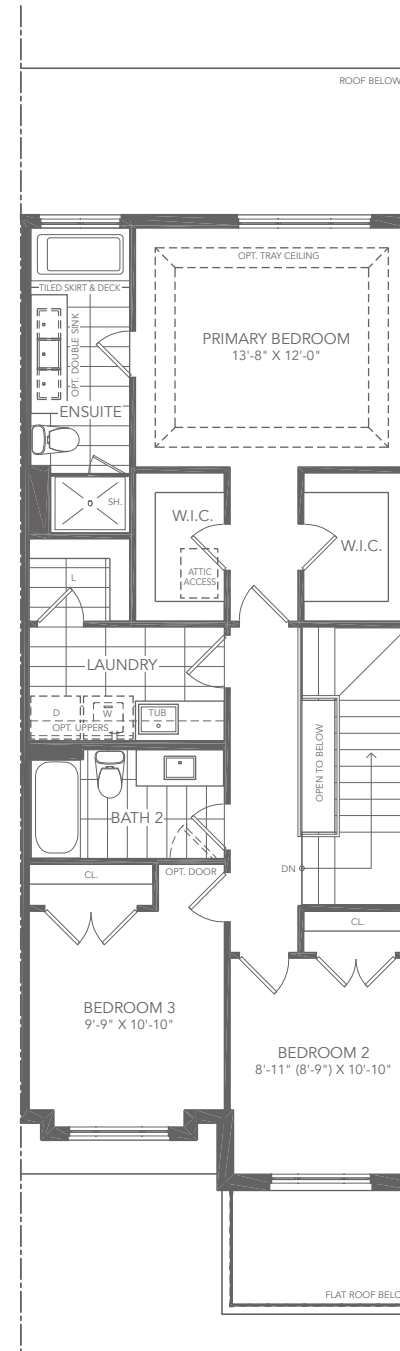

GREAT GULF WHITBY MEADOWS **ENCORE**

Towns

Pine

THREE BEDROOM
WT-3

- Elevation A - 1,820 sq. ft.
- Elevation C - 1,820 sq. ft.
- Elevation D - 1,875 sq. ft. (end)

Pine

THREE BEDROOM

Elevation A - 1,820 sq. ft.

WT-3

Towns

All dimensions and floor plans are approximate. Sizes and specifications are subject to change without notice. Actual useable space may vary from the stated floor area.

*All illustrations are artist's concept. Landscaping, hardscaping and exterior lighting are not included in the purchase price. Some items shown may be upgrades. E. & O.E. June 2023.

Ground Floor - Elevation A

Second Floor - Elevation A

Basement - Elevation A

Pine

THREE BEDROOM

Elevation C - 1,820 sq. ft.

WT-3

Towns

Ground Floor - Elevation C

Second Floor - Elevation C

Basement - Elevation A

Pine

THREE BEDROOM

Elevation D - 1,875 sq. ft. (end)

WT-3

Towns