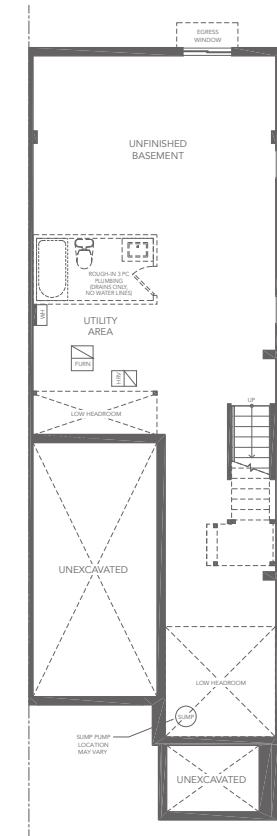

Ground Floor - Elevation A

Second Floor - Elevation A

Basement - Elevation A

Pine

THREE BEDROOM

Elevation C - 1,820 sq. ft.

WT-3

Towns

Ground Floor - Elevation C

Second Floor - Elevation C

Basement - Elevation A

Pine

THREE BEDROOM

Elevation D - 1,875 sq. ft. (end)

WT-3

Towns

All dimensions and floor plans are approximate. Sizes and specifications are subject to change without notice. Actual useable space may vary from the stated floor area.

*All illustrations are artist's concept. Landscaping, hardscaping and exterior lighting are not included in the purchase price. Some items shown may be upgrades. E. & O.E. June 2023.

Ground Floor - Elevation D

Second Floor - Elevation D

Basement - Elevation D