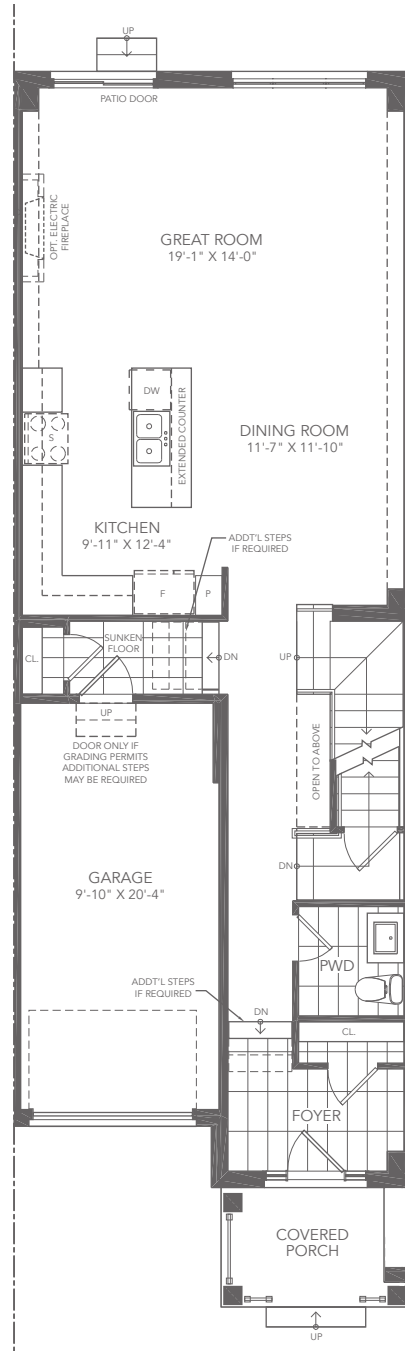

GREAT GULF WHITBY MEADOWS **ENCORE**

Towns

Pine

THREE BEDROOM
WT-3

- Elevation A - 1,820 sq. ft.
- Elevation C - 1,820 sq. ft.
- Elevation D - 1,875 sq. ft. (end)

Pine

THREE BEDROOM

Elevation A - 1,820 sq. ft.

WT-3

Towns

All dimensions and floor plans are approximate. Sizes and specifications are subject to change without notice. Actual useable space may vary from the stated floor area.

*All illustrations are artist's concept. Landscaping, hardscaping and exterior lighting are not included in the purchase price. Some items shown may be upgrades. E. & O.E. June 2023.

Ground Floor - Elevation A

Second Floor - Elevation A

Basement - Elevation A

Pine

THREE BEDROOM

Elevation C - 1,820 sq. ft.

WT-3

Towns