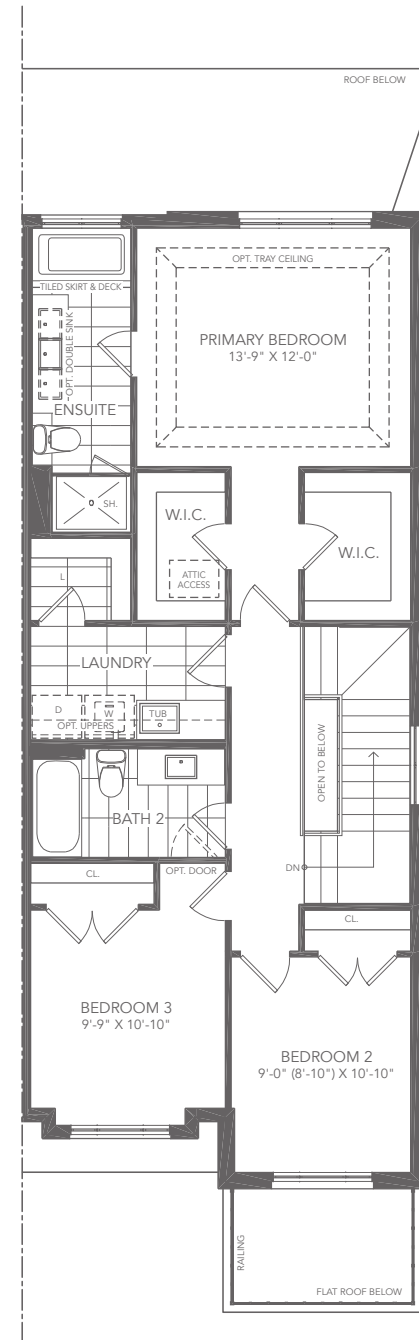

Second Floor - Elevation D