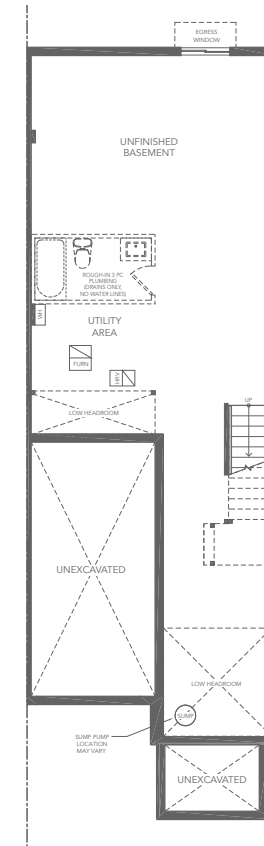

GREAT GULF WHITBY MEADOWS **ENCORE**

Towns

Pine

THREE BEDROOM
WT-3

- Elevation A - 1,820 sq. ft.
- Elevation C - 1,820 sq. ft.
- Elevation D - 1,875 sq. ft. (end)

Pine

THREE BEDROOM

Elevation A - 1,820 sq. ft.

WT-3

Towns

All dimensions and floor plans are approximate. Sizes and specifications are subject to change without notice. Actual useable space may vary from the stated floor area.

*All illustrations are artist's concept. Landscaping, hardscaping and exterior lighting are not included in the purchase price. Some items shown may be upgrades. E. & O.E. June 2023.

Ground Floor - Elevation A

Second Floor - Elevation A

Basement - Elevation A

Pine

THREE BEDROOM

Elevation C - 1,820 sq. ft.

WT-3

Towns