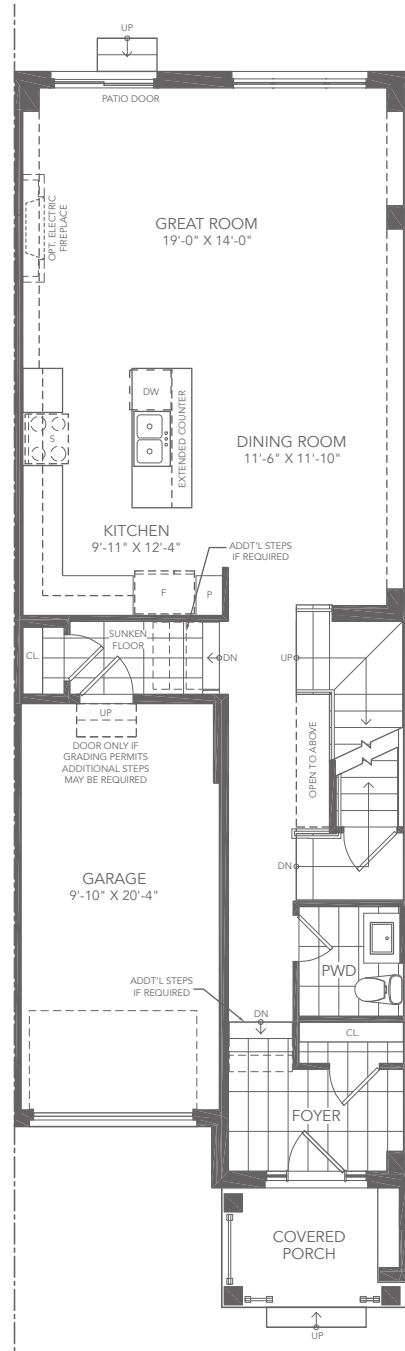

GREAT GULF WHITBY MEADOWS **ENCORE**

Towns

Pine

THREE BEDROOM
WT-3

- Elevation A - 1,820 sq. ft.
- Elevation C - 1,820 sq. ft.
- Elevation D - 1,875 sq. ft. (end)

Pine

THREE BEDROOM

Elevation A - 1,820 sq. ft.

Ground Floor - Elevation A

Second Floor - Elevation A

Basement - Elevation A

Pine

THREE BEDROOM

Elevation C - 1,820 sq. ft.

WT-3

Towns

All dimensions and floor plans are approximate. Sizes and specifications are subject to change without notice. Actual useable space may vary from the stated floor area.

*All illustrations are artist's concept. Landscaping, hardscaping and exterior lighting are not included in the purchase price. Some items shown may be upgrades. E. & O.E. June 2023.

Ground Floor - Elevation C

Second Floor - Elevation C

Basement - Elevation A

Pine

THREE BEDROOM

Elevation D - 1,875 sq. ft. (end)

WT-3

Towns