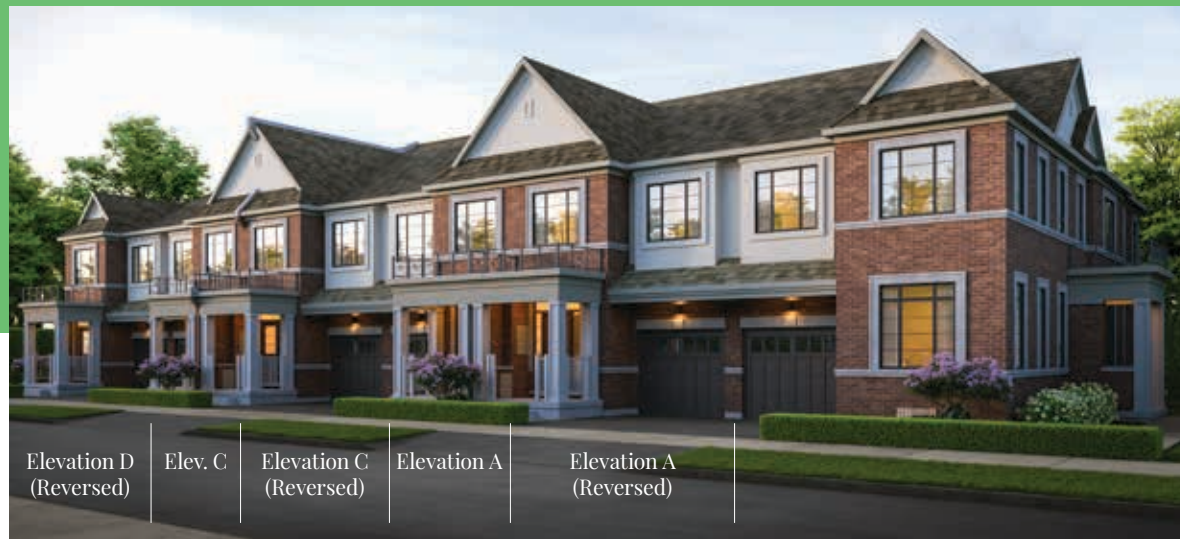

GREAT GULF WHITBY MEADOWS **ENCORE**

Towns

Pine

THREE BEDROOM
WT-3

- Elevation A - 1,820 sq. ft.
- Elevation C - 1,820 sq. ft.
- Elevation D - 1,875 sq. ft. (end)

Pine

THREE BEDROOM

Elevation A - 1,820 sq. ft.

WT-3

Towns

All dimensions and floor plans are approximate. Sizes and specifications are subject to change without notice. Actual useable space may vary from the stated floor area.

*All illustrations are artist's concept. Landscaping, hardscaping and exterior lighting are not included in the purchase price. Some items shown may be upgrades. E. & O.E. June 2023.