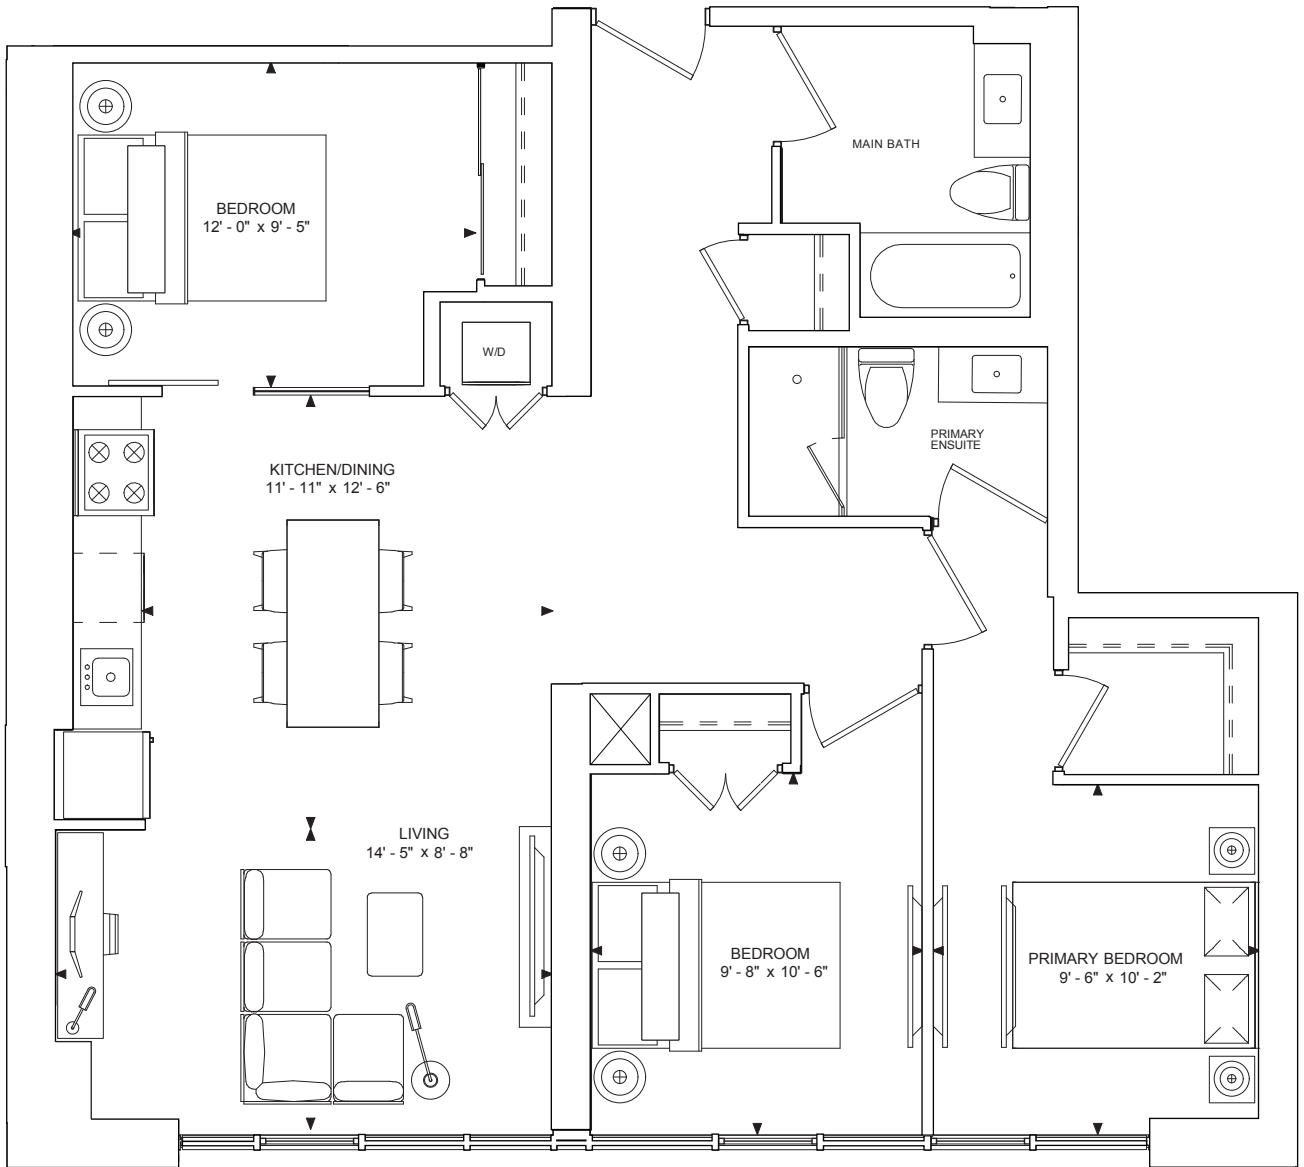

3 BEDROOM  
1095 SF

KING WEST

FLOORS 12 - 41