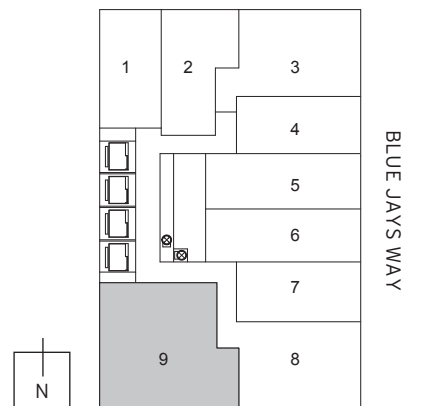

3 BEDROOM  
1095 SF

KING WEST

FLOORS 12 - 41