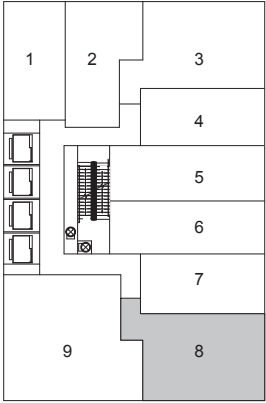

_08

2 BEDROOM
818 SF

KING WEST

FLOORS 7 - 41