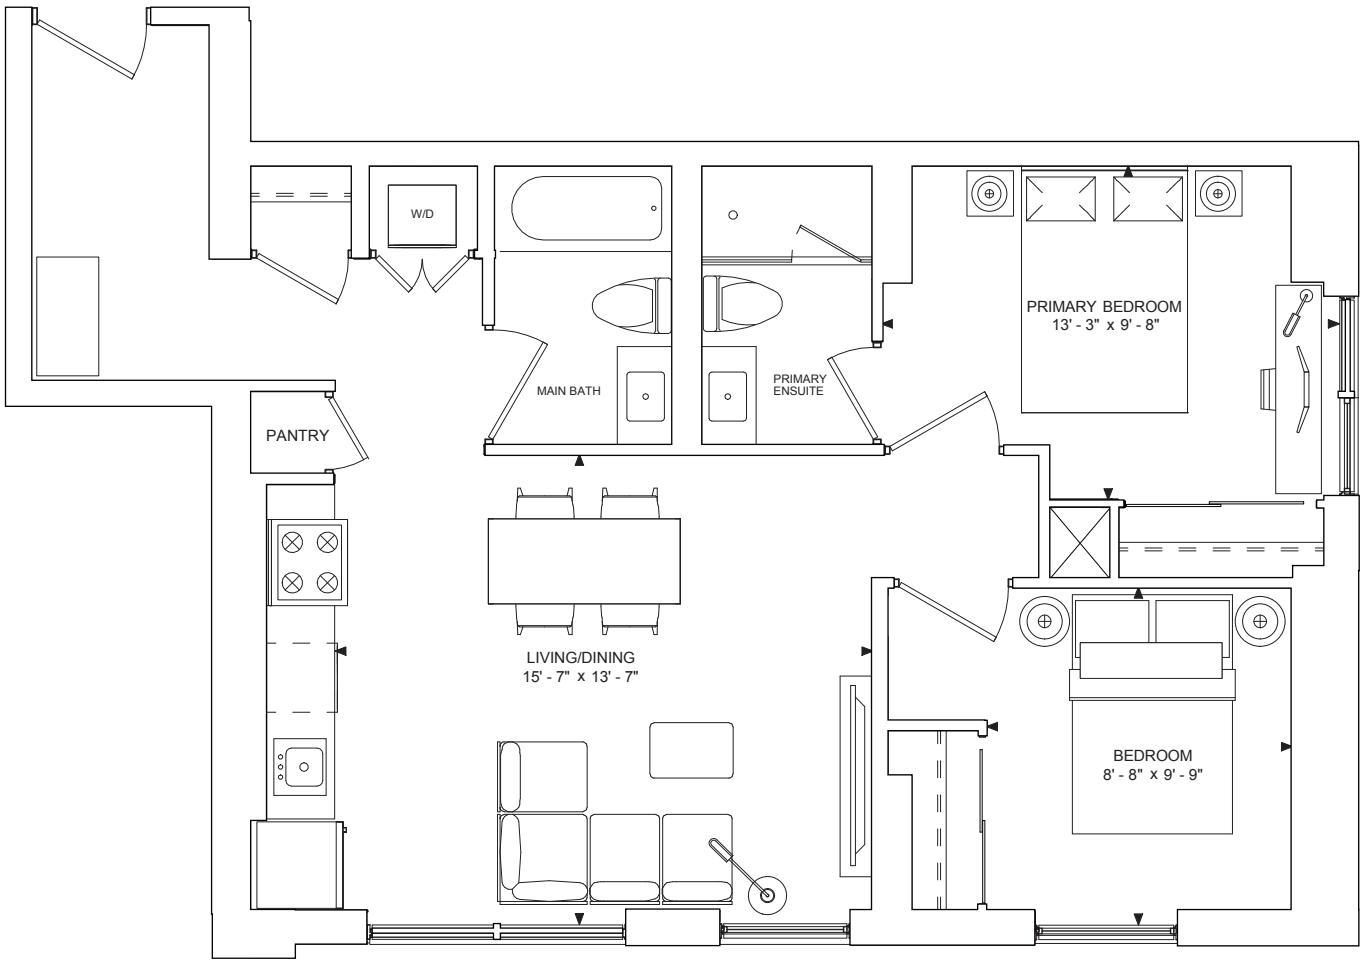

_08

2 BEDROOM
818 SF

KING WEST

FLOORS 7 - 41