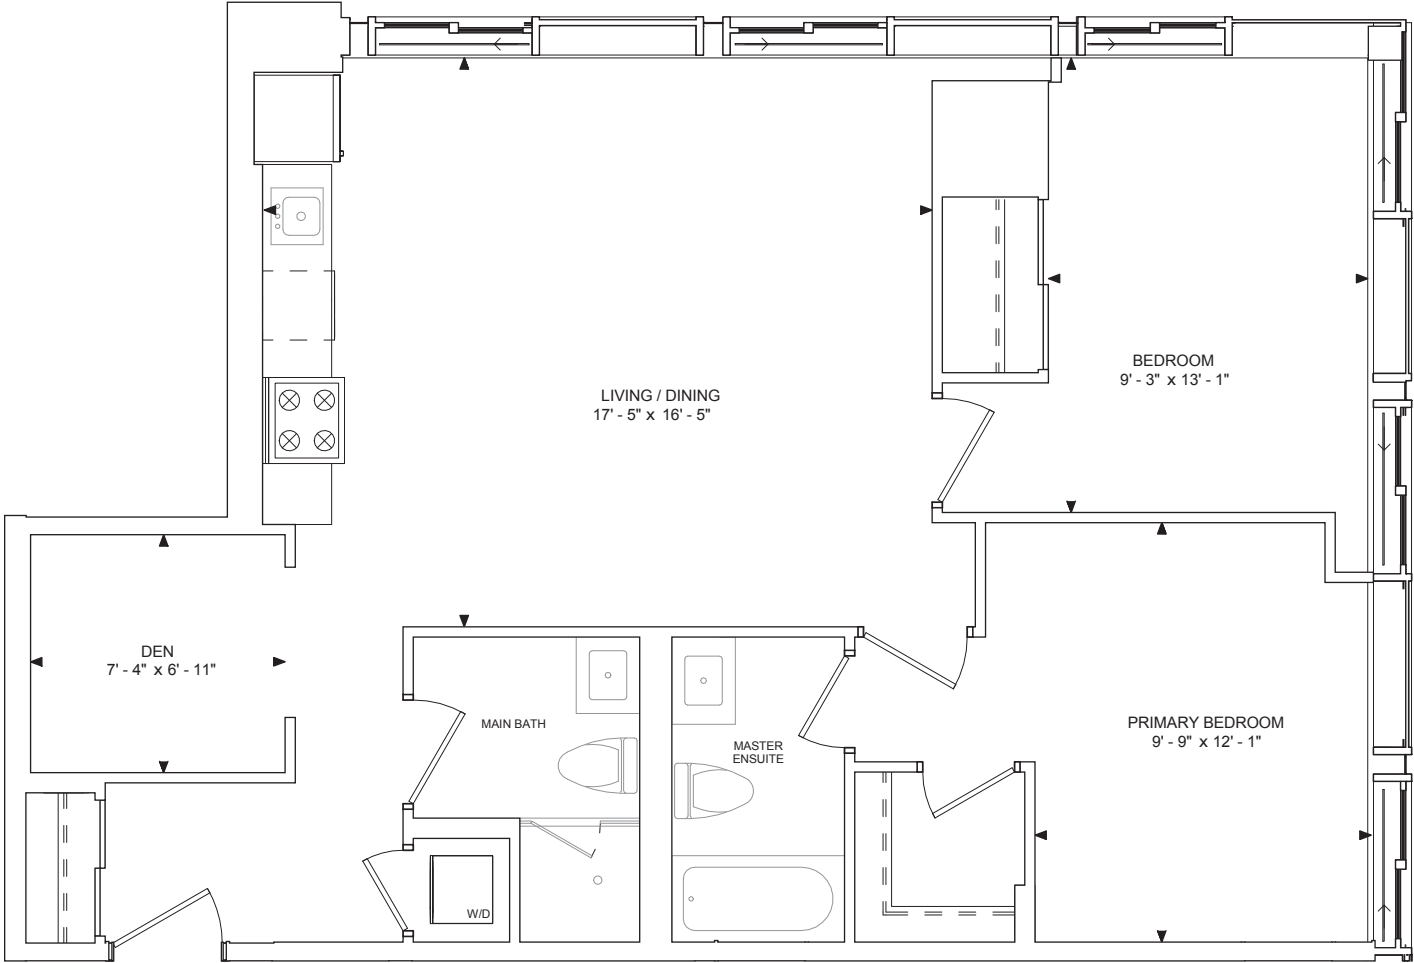

2_02

2 BEDROOM + DEN
1007 SF

Actual useable floor space varies from stated floor area. All furniture is for illustrative purpose only. All dimensions are approximate.
Actual useable floor space may vary from the stated floor area. Sizes and specifications are subject to change without notice. E. & O. E. October 2021