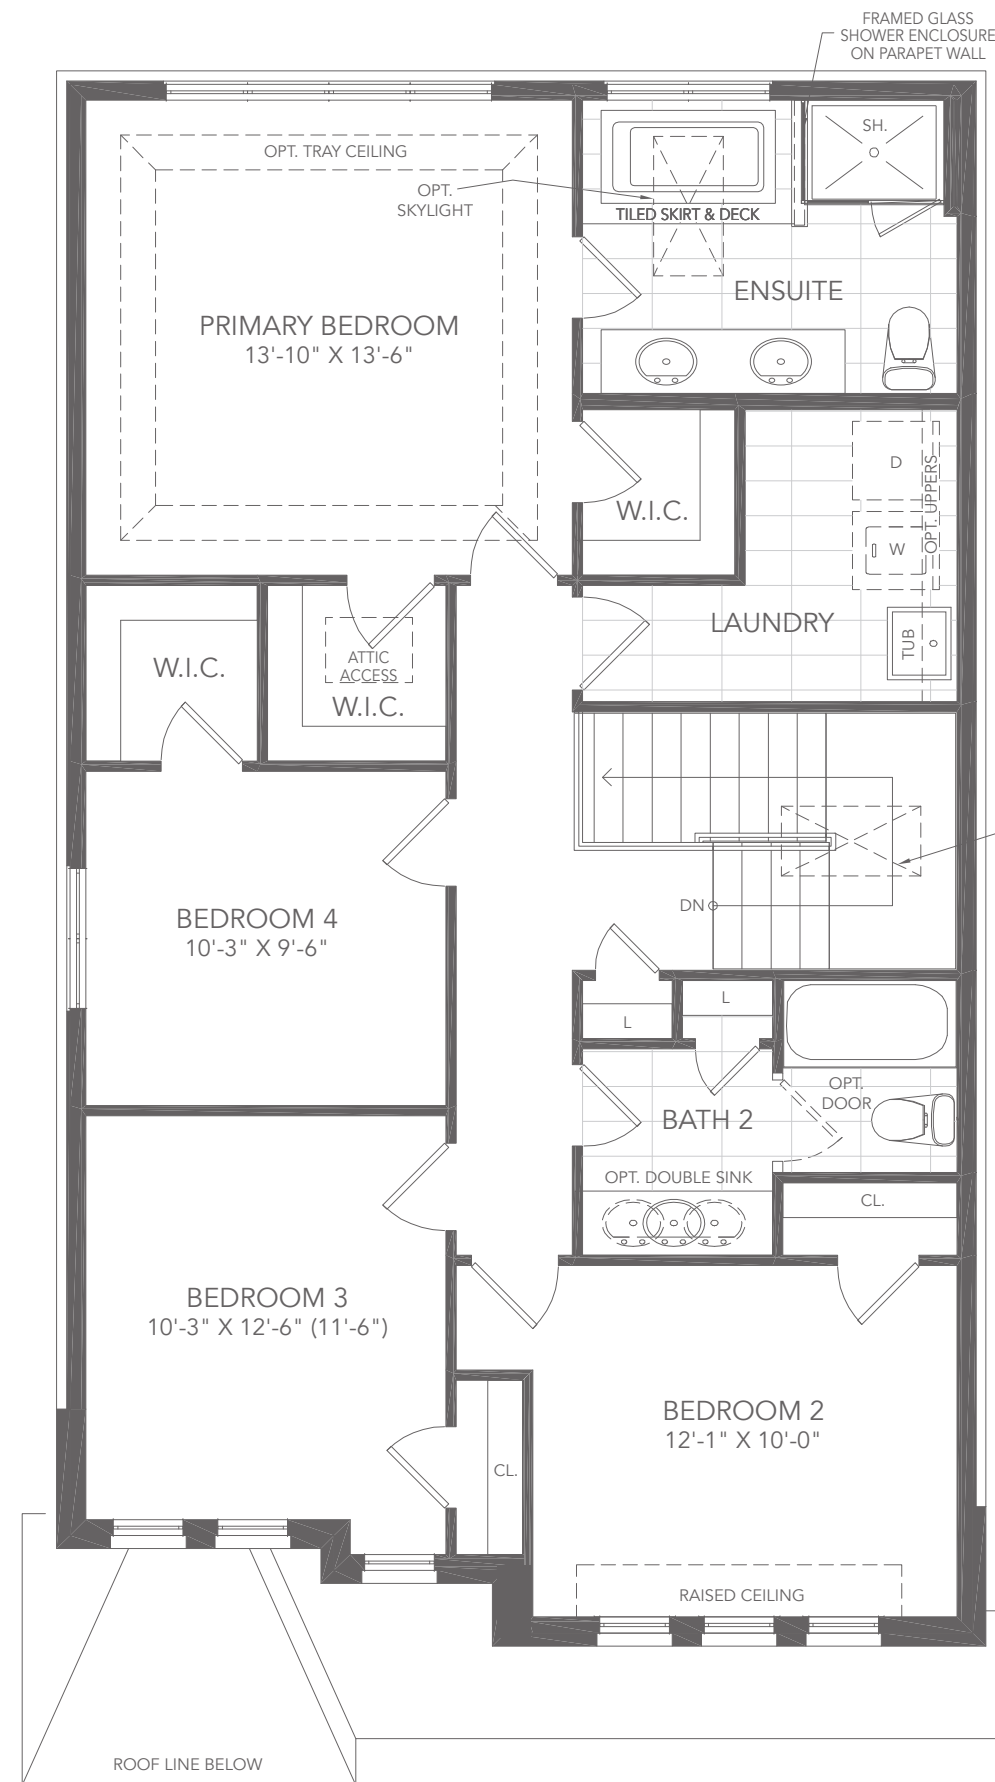

**the
wolfe**

**4 BEDROOM
+ 2.5 BATH**

Elevation B - 1,965 sq. ft.

Elevation C - 1,955 sq. ft.

BA33-7

Elevation B - 1,965 sq. ft.

Elevation C - 1,955 sq. ft.

32' singles

 **GREAT GULF**

the wolfe

4 BEDROOM + 2.5 BATH

Elevation B - 1,965 sq. ft.

Elevation C - 1,955 sq. ft.

BA33-7

32' singles