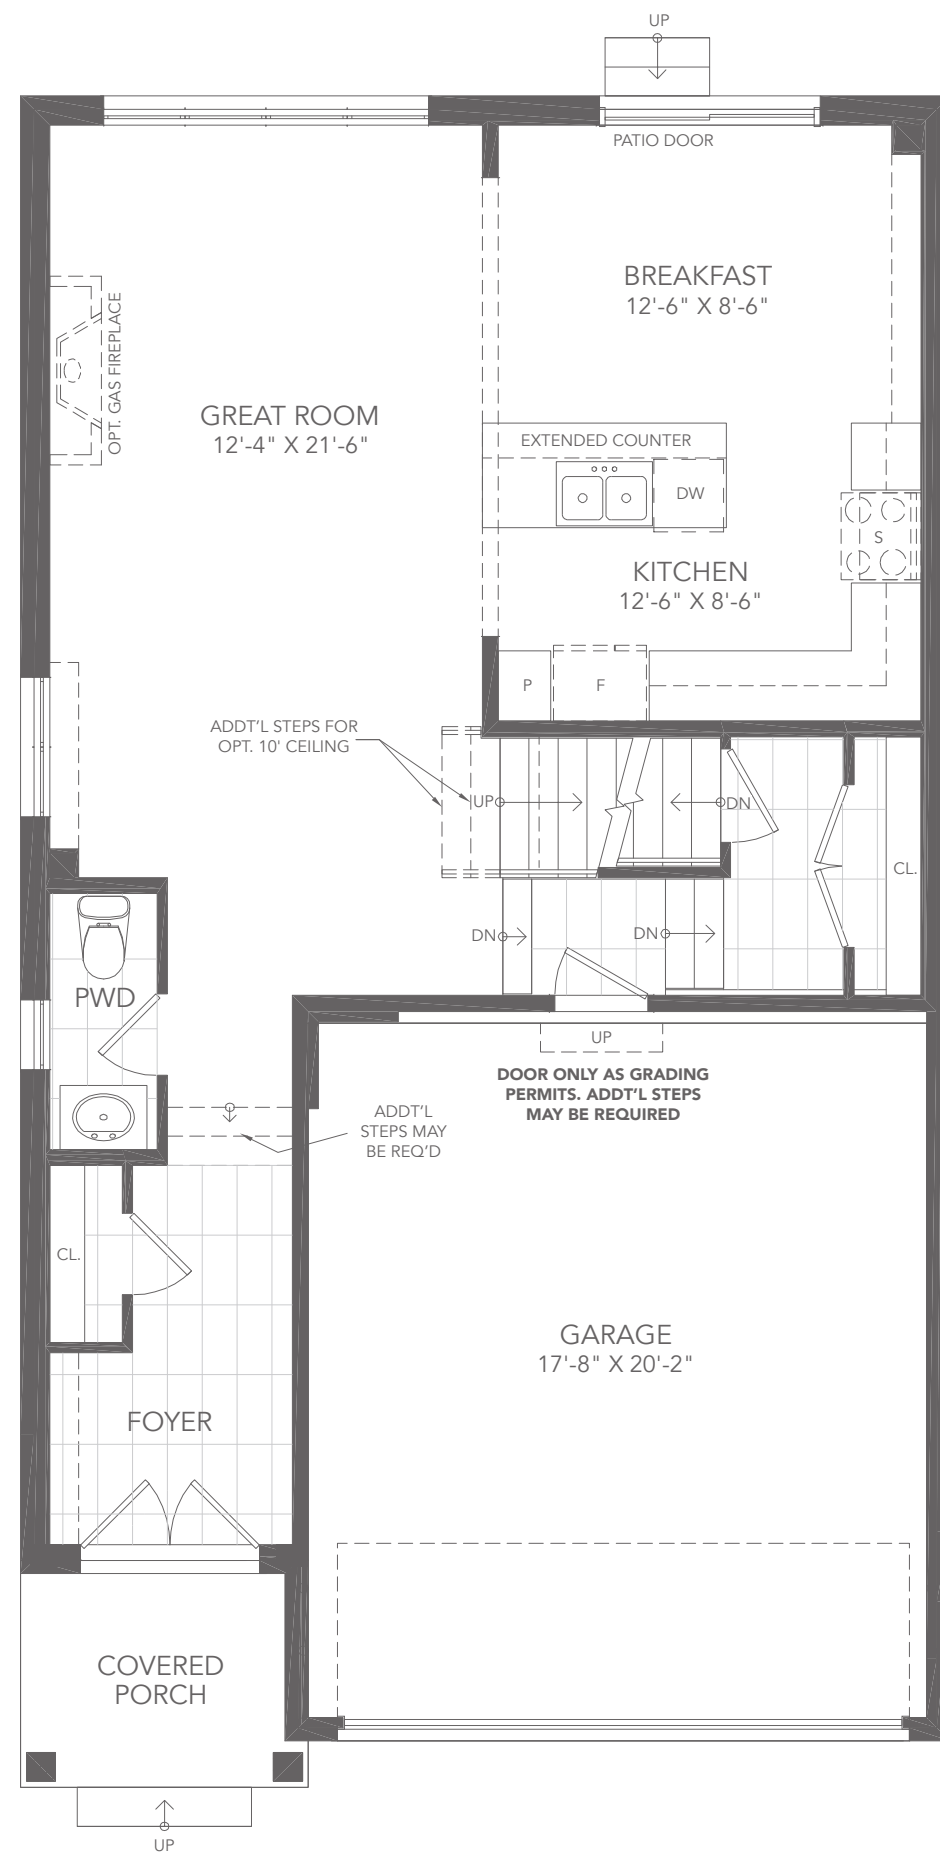

**the
wolfe**

**4 BEDROOM
+ 2.5 BATH**

Elevation B - 1,965 sq. ft.

Elevation C - 1,955 sq. ft.

BA33-7

Elevation B - 1,965 sq. ft.

Elevation C - 1,955 sq. ft.

32' singles

 **GREAT GULF**

the wolfe

4 BEDROOM + 2.5 BATH

Elevation B - 1,965 sq. ft.

Elevation C - 1,955 sq. ft.

BA33-7

32' singles