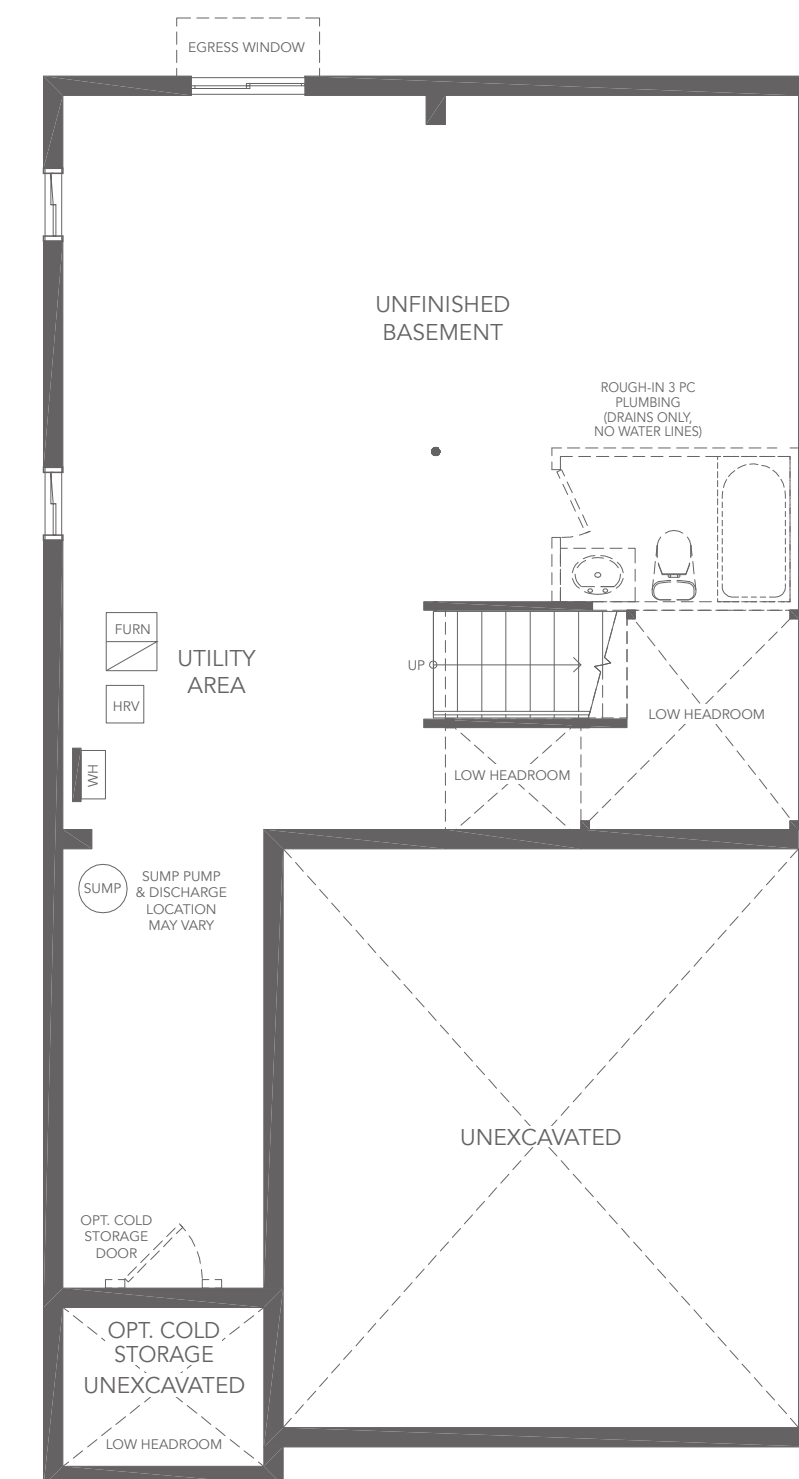

**the
wolfe**

**4 BEDROOM
+ 2.5 BATH**

Elevation B - 1,965 sq. ft.

Elevation C - 1,955 sq. ft.

BA33-7

Elevation B - 1,965 sq. ft.

Elevation C - 1,955 sq. ft.

32' singles

 **GREAT GULF**

the wolfe

4 BEDROOM + 2.5 BATH

Elevation B - 1,965 sq. ft.

Elevation C - 1,955 sq. ft.

BA33-7

32' singles