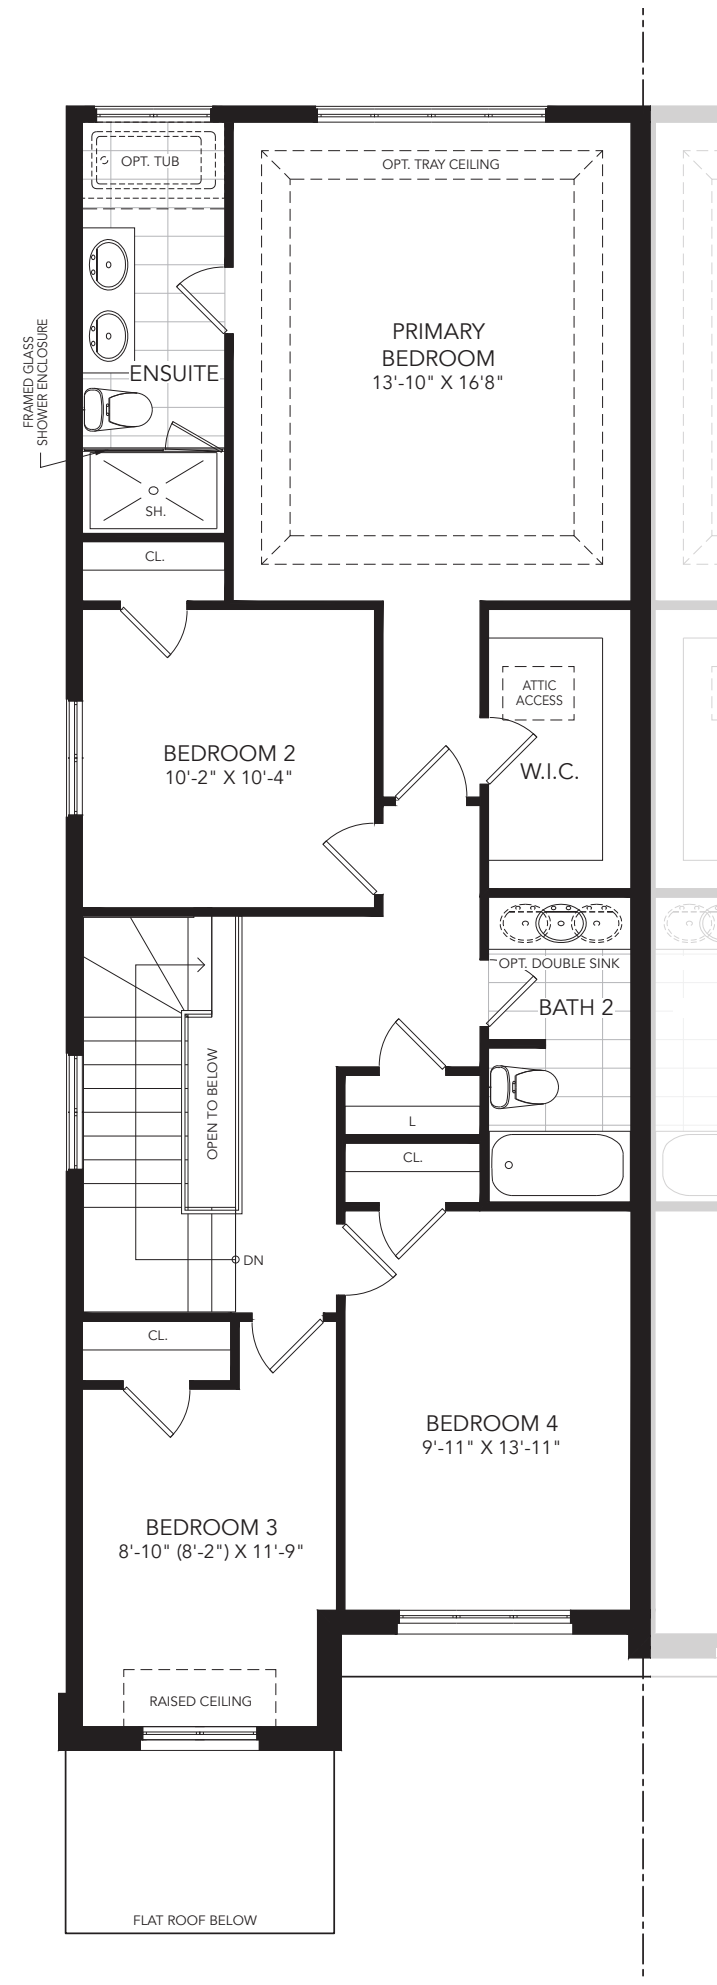

the st. moritz

**4 BEDROOM
+ 2.5 BATH**

Elevation C - 2,025 sq. ft.

Elevation D - 2,035 sq. ft.

BSD-5

Elevation C - 2,025 sq. ft.

Elevation D - 2,035 sq. ft.

semis

the st. moritz

4 BEDROOM + 2.5 BATH

Elevation C - 2,025 sq. ft.

Elevation D - 2,035 sq. ft.

BSD-5

GROUND FLOOR PLAN C

SECOND FLOOR PLAN C

BASEMENT PLAN C