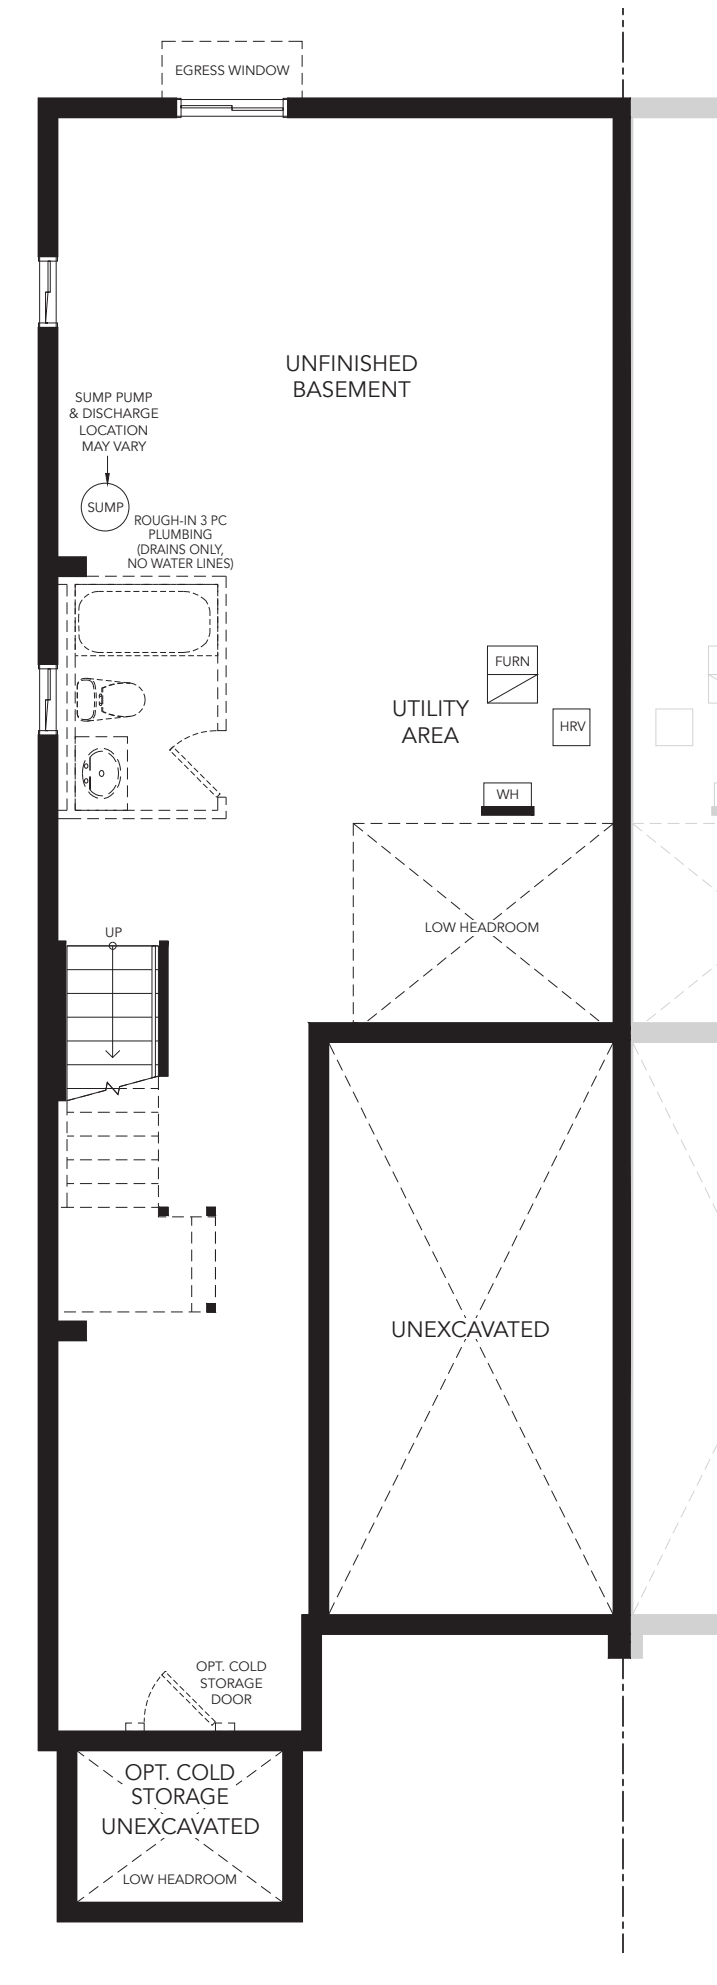

the st. moritz

**4 BEDROOM
+ 2.5 BATH**

Elevation C - 2,025 sq. ft.

Elevation D - 2,035 sq. ft.

BSD-5

Elevation C - 2,025 sq. ft.

Elevation D - 2,035 sq. ft.

semis

the st. moritz

4 BEDROOM + 2.5 BATH

Elevation C - 2,025 sq. ft.

Elevation D - 2,035 sq. ft.

BSD-5

GROUND FLOOR PLAN C

SECOND FLOOR PLAN C

BASEMENT PLAN C