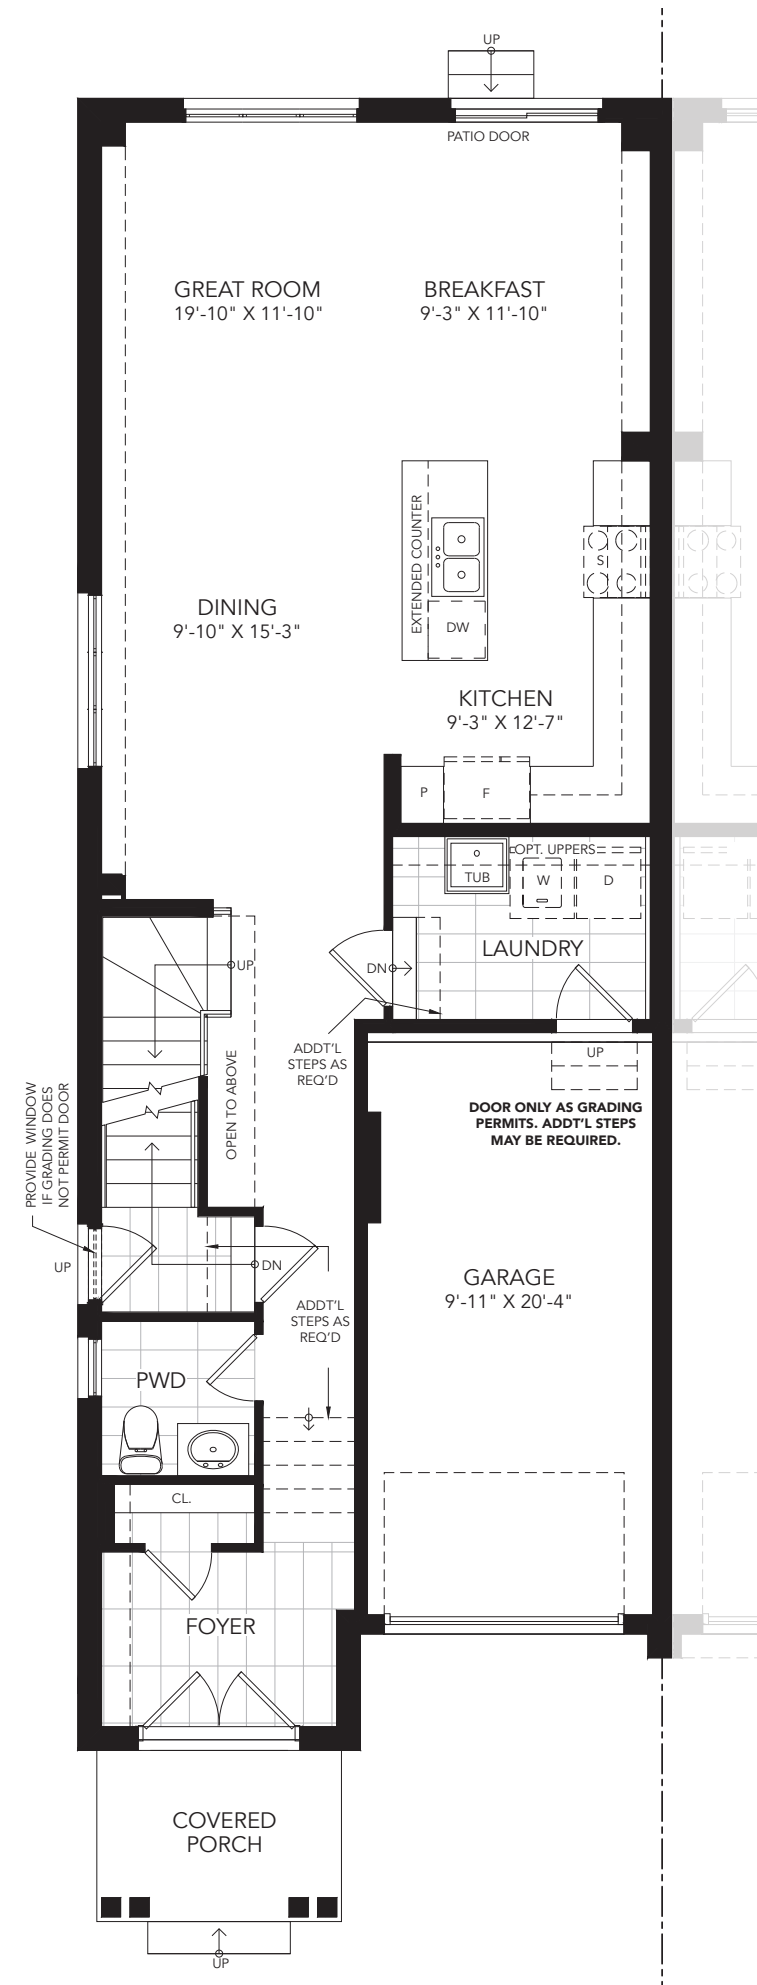

the st. moritz

**4 BEDROOM
+ 2.5 BATH**

Elevation C - 2,025 sq. ft.

Elevation D - 2,035 sq. ft.

BSD-5

Elevation C - 2,025 sq. ft.

Elevation D - 2,035 sq. ft.

semis

the st. moritz

4 BEDROOM + 2.5 BATH

Elevation C - 2,025 sq. ft.

Elevation D - 2,035 sq. ft.

BSD-5

GROUND FLOOR PLAN C

SECOND FLOOR PLAN C

BASEMENT PLAN C