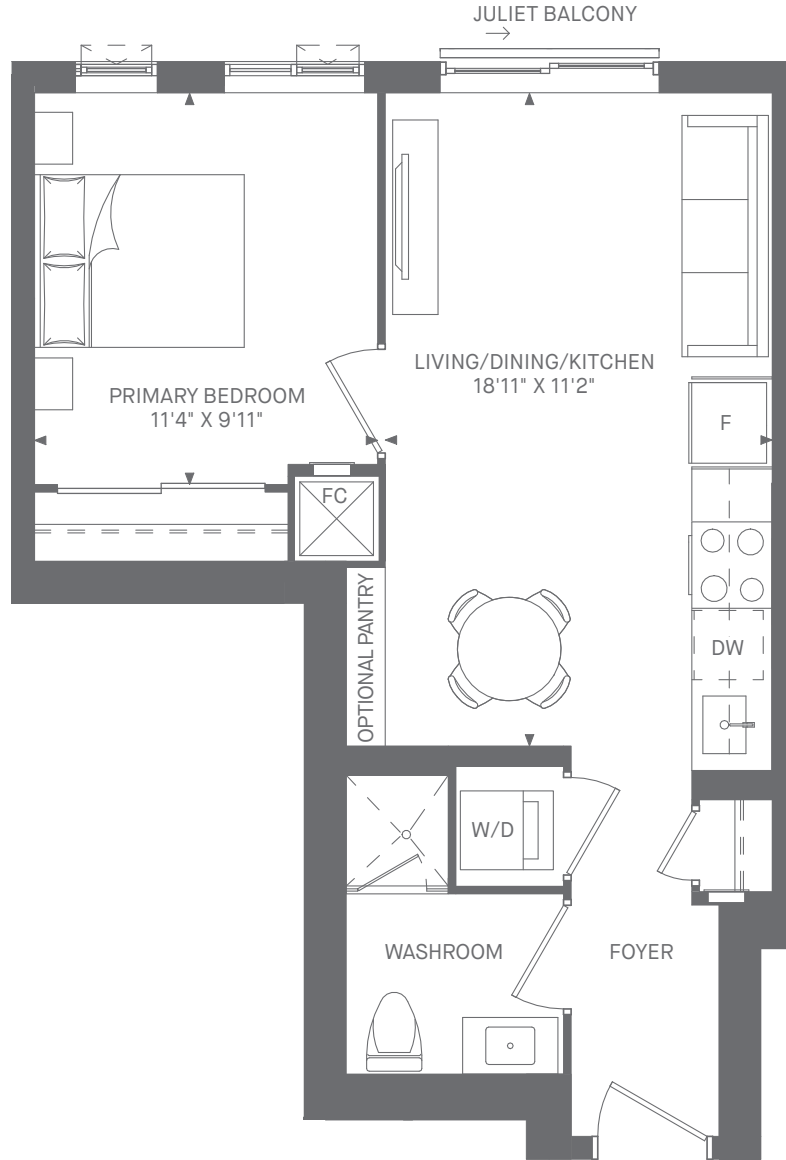

567

1 BEDROOM
1 BATHROOM
INDOOR: 567 SQ. FT.

MODEL 1B-A

Alternate window conditions may apply.

729

2 BEDROOMS
2 BATHROOMS
INDOOR: 729 SQ. FT.
OUTDOOR: 64 SQ. FT.

MODEL 2B-C

933

MODEL 2BD-B

2 BEDROOMS + DEN
2 BATHROOMS
INDOOR: 933 SQ. FT.
OUTDOOR: 125 SQ. FT.