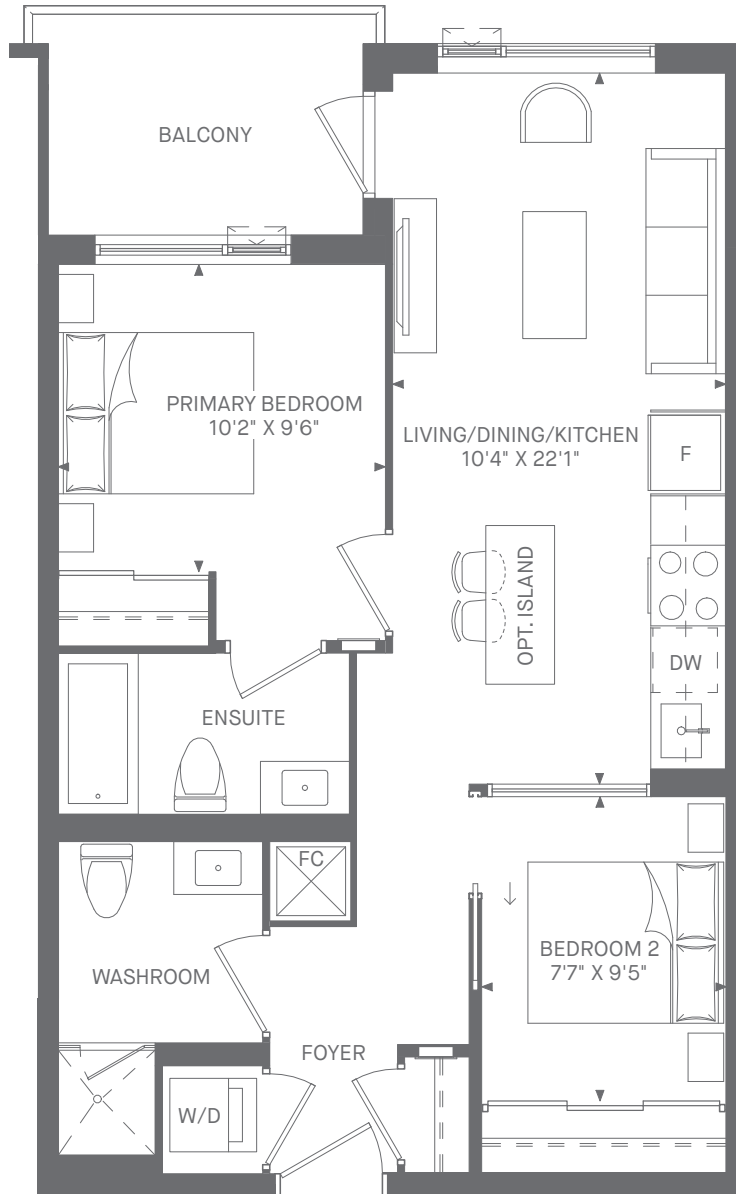

567

1 BEDROOM
1 BATHROOM
INDOOR: 567 SQ. FT.

MODEL 1B-A

Alternate window conditions may apply.

729

2 BEDROOMS
2 BATHROOMS
INDOOR: 729 SQ. FT.
OUTDOOR: 64 SQ. FT.

MODEL 2B-C

933

MODEL 2BD-B

2 BEDROOMS + DEN
2 BATHROOMS
INDOOR: 933 SQ. FT.
OUTDOOR: 125 SQ. FT.