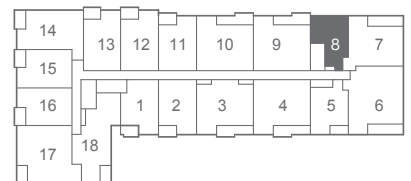

567

1 BEDROOM
1 BATHROOM
INDOOR: 567 SQ. FT.

MODEL 1B-A

Alternate window conditions may apply.

729

2 BEDROOMS
2 BATHROOMS
INDOOR: 729 SQ. FT.
OUTDOOR: 64 SQ. FT.

MODEL 2B-C

933

MODEL 2BD-B

2 BEDROOMS + DEN
2 BATHROOMS
INDOOR: 933 SQ. FT.
OUTDOOR: 125 SQ. FT.