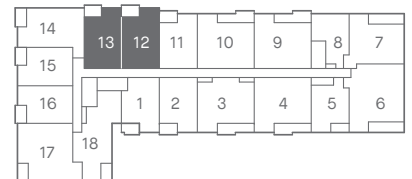

567

1 BEDROOM
1 BATHROOM
INDOOR: 567 SQ. FT.

MODEL 1B-A

Alternate window conditions may apply.

729

2 BEDROOMS
2 BATHROOMS
INDOOR: 729 SQ. FT.
OUTDOOR: 64 SQ. FT.

MODEL 2B-C

933

MODEL 2BD-B

2 BEDROOMS + DEN
2 BATHROOMS
INDOOR: 933 SQ. FT.
OUTDOOR: 125 SQ. FT.