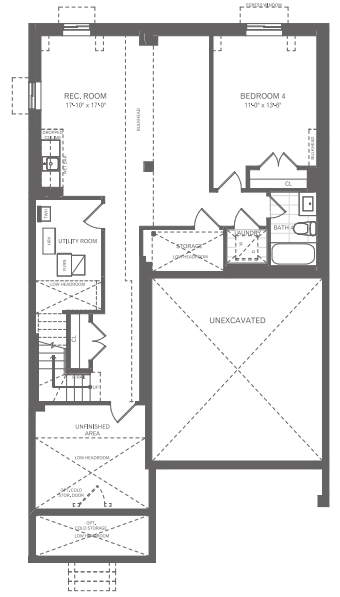

GREAT
GULF
WHITBY
MEADOWS

ENCORE

40'

SINGLES
BUNGALOFT

Glacier

THREE BEDROOM + LOFT
WT 40-12

Elevation A - 1,930 sq. ft.

Elevation B - 1,945 sq. ft.

Elevation B - 1,945 sq. ft.

Elevation A - 1,930 sq. ft.

Glacier

THREE BEDROOM
+ LOFT

Elevation A - 1,930 sq. ft.
Elevation B - 1,945 sq. ft.

WT 40-12

40'

SINGLES
BUNGALOTT

All dimensions and floor plans are approximate. Sizes and specifications are subject to change without notice. Actual useable space may vary from the stated floor area.

*All illustrations are artist's concept. Landscaping, hardscaping and exterior lighting are not included in the purchase price. Some items shown may be upgrades. E. & O.E. March 2026.

Ground Floor - Elevation A

Second Floor - Elevation A

Basement - Elevation A

Opt. Finished Basement - Elevation A

full
house
SELECTIONS

Enjoy the flexibility that these optional floorplans offer. Combine them with the standard floorplan to suit your lifestyle needs.