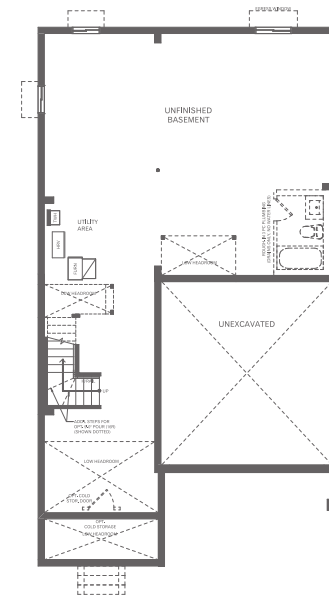

GREAT
GULF
WHITBY
MEADOWS

ENCORE

40'

SINGLES
BUNGALOFT

Glacier

THREE BEDROOM + LOFT
WT 40-12

Elevation A - 1,930 sq. ft.

Elevation B - 1,945 sq. ft.

Elevation B - 1,945 sq. ft.

Elevation A - 1,930 sq. ft.

Glacier

THREE BEDROOM
+ LOFT

Elevation A - 1,930 sq. ft.
Elevation B - 1,945 sq. ft.

WT 40-12

40'

SINGLES
BUNGALOTT

All dimensions and floor plans are approximate. Sizes and specifications are subject to change without notice. Actual useable space may vary from the stated floor area.

*All illustrations are artist's concept. Landscaping, hardscaping and exterior lighting are not included in the purchase price. Some items shown may be upgrades. E. & O.E. March 2026.

Ground Floor - Elevation A

Second Floor - Elevation A

Basement - Elevation A

Opt. Finished Basement - Elevation A

full
house
SELECTIONS

Enjoy the flexibility that these optional floorplans offer. Combine them with the standard floorplan to suit your lifestyle needs.