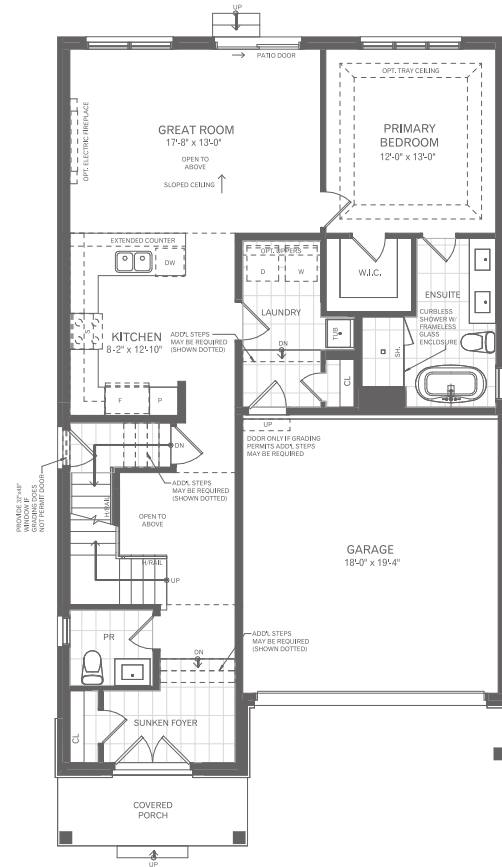

GREAT
GULF
WHITBY
MEADOWS

ENCORE

40'

SINGLES
BUNGALOFT

Glacier

THREE BEDROOM + LOFT
WT 40-12

Elevation A - 1,930 sq. ft.

Elevation B - 1,945 sq. ft.

Elevation B - 1,945 sq. ft.

Elevation A - 1,930 sq. ft.

Glacier

THREE BEDROOM
+ LOFT

Elevation A - 1,930 sq. ft.
Elevation B - 1,945 sq. ft.

WT 40-12

40'

SINGLES
BUNGALOTT

All dimensions and floor plans are approximate. Sizes and specifications are subject to change without notice. Actual useable space may vary from the stated floor area.

*All illustrations are artist's concept. Landscaping, hardscaping and exterior lighting are not included in the purchase price. Some items shown may be upgrades. E. & O.E. March 2026.

Ground Floor - Elevation A

Second Floor - Elevation A

Basement - Elevation A

Opt. Finished Basement - Elevation A

full
house
SELECTIONS

Enjoy the flexibility that these optional floorplans offer. Combine them with the standard floorplan to suit your lifestyle needs.