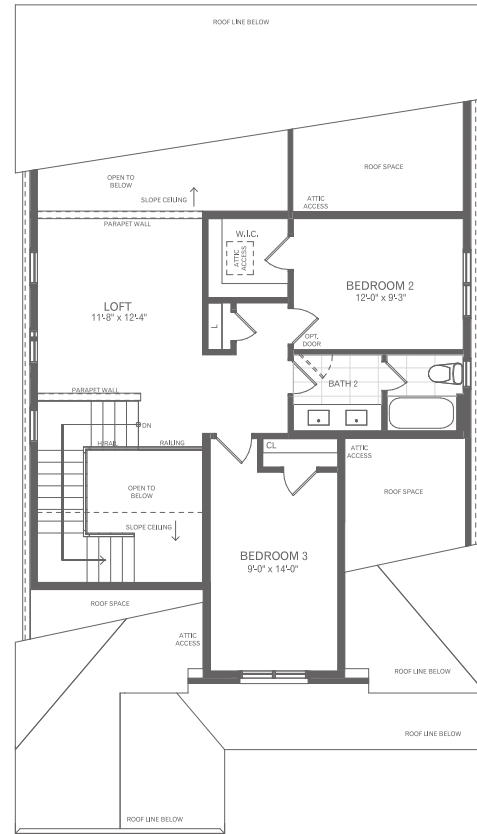

GREAT
GULF
WHITBY
MEADOWS

ENCORE

40'

SINGLES
BUNGALOFT

Glacier

THREE BEDROOM + LOFT
WT 40-12

Elevation A - 1,930 sq. ft.

Elevation B - 1,945 sq. ft.

Elevation B - 1,945 sq. ft.

Elevation A - 1,930 sq. ft.

Glacier

THREE BEDROOM
+ LOFT

Elevation A - 1,930 sq. ft.
Elevation B - 1,945 sq. ft.

WT 40-12

40'

SINGLES
BUNGALOTT

All dimensions and floor plans are approximate. Sizes and specifications are subject to change without notice. Actual useable space may vary from the stated floor area.

*All illustrations are artist's concept. Landscaping, hardscaping and exterior lighting are not included in the purchase price. Some items shown may be upgrades. E. & O.E. March 2026.

Ground Floor - Elevation A

Second Floor - Elevation A

Basement - Elevation A

Opt. Finished Basement - Elevation A

full
house
SELECTIONS

Enjoy the flexibility that these optional floorplans offer. Combine them with the standard floorplan to suit your lifestyle needs.