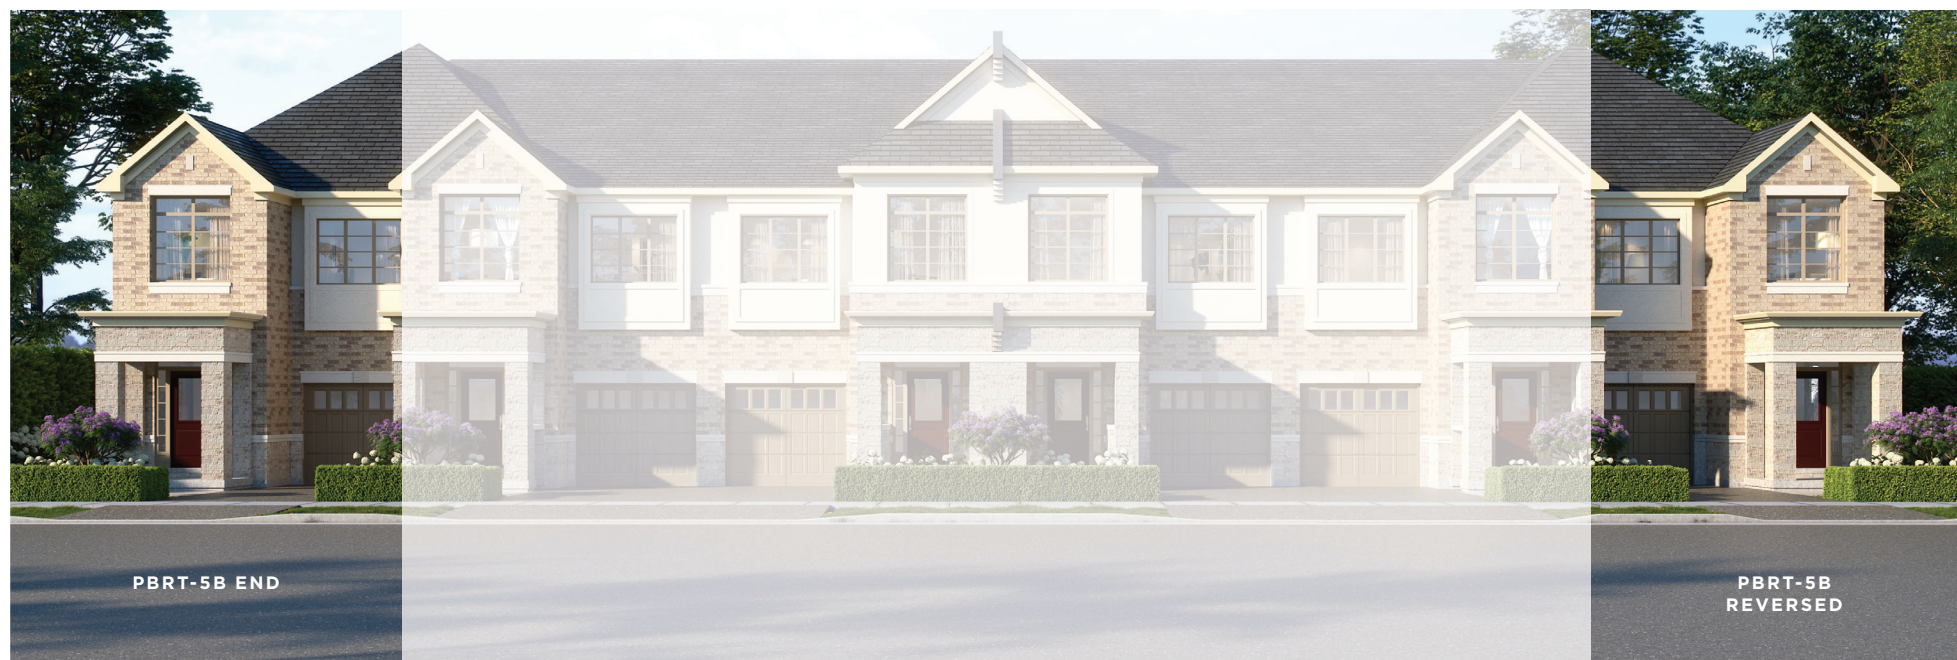

— THE ENCLAVE AT —
WESTFIELD

THE OAKHAM

4 BEDROOM
ELEVATION A - 1,970 SQ FT
ELEVATION B - 1,970 SQ FT

PBRT-5A
PBRT-5B

 **GREAT GULF**

20'
TOWNS

— THE ENCLAVE AT —
WESTFIELD

**THE
OAKHAM**

4 BEDROOM
ELEVATION A - 1,970 SQ FT
PBRT-5A

GROUND FLOOR

2ND FLOOR

BASEMENT