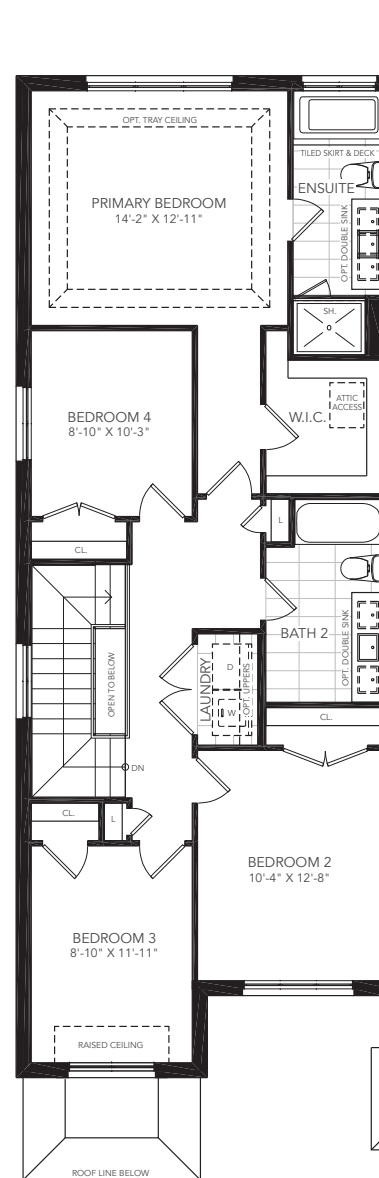

— THE ENCLAVE AT —
WESTFIELD

THE OAKHAM

4 BEDROOM
ELEVATION A - 1,970 SQ FT
ELEVATION B - 1,970 SQ FT

PBRT-5A
PBRT-5B

 **GREAT GULF**

20'
TOWNS

— THE ENCLAVE AT —
WESTFIELD

**THE
OAKHAM**

4 BEDROOM
ELEVATION A - 1,970 SQ FT
PBRT-5A

GROUND FLOOR

2ND FLOOR

BASEMENT