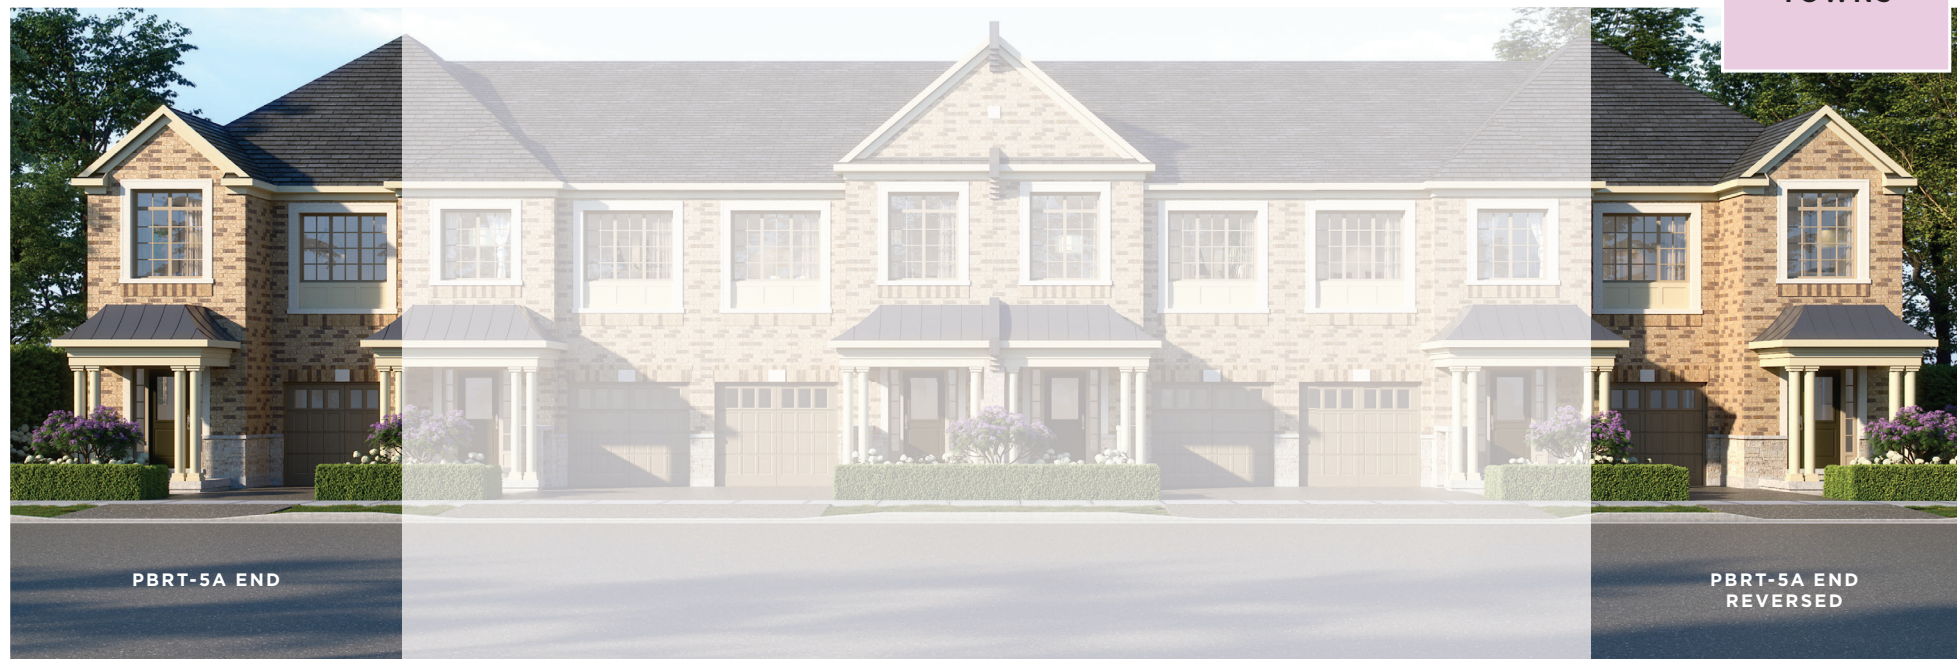

— THE ENCLAVE AT —
WESTFIELD

THE OAKHAM

4 BEDROOM
ELEVATION A - 1,970 SQ FT
ELEVATION B - 1,970 SQ FT

PBRT-5A
PBRT-5B

 **GREAT GULF**

20'
TOWNS

— THE ENCLAVE AT —
WESTFIELD

**THE
OAKHAM**

4 BEDROOM
ELEVATION A - 1,970 SQ FT
PBRT-5A

GROUND FLOOR

2ND FLOOR

BASEMENT