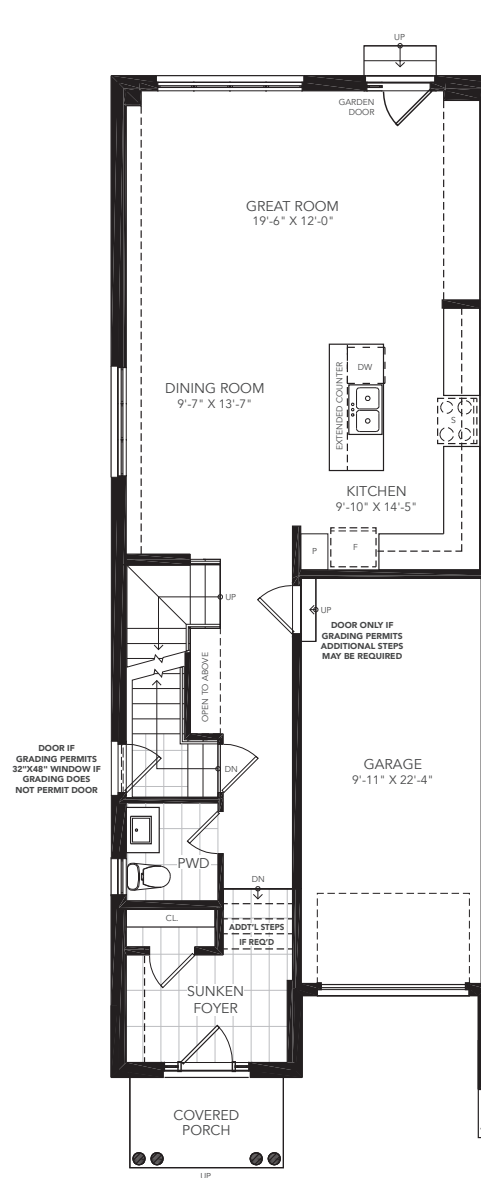

— THE ENCLAVE AT —
WESTFIELD

THE OAKHAM

4 BEDROOM
ELEVATION A - 1,970 SQ FT
ELEVATION B - 1,970 SQ FT

PBRT-5A
PBRT-5B

 **GREAT GULF**

20'
TOWNS

— THE ENCLAVE AT —
WESTFIELD

**THE
OAKHAM**

4 BEDROOM
ELEVATION A - 1,970 SQ FT
PBRT-5A

GROUND FLOOR

2ND FLOOR

BASEMENT