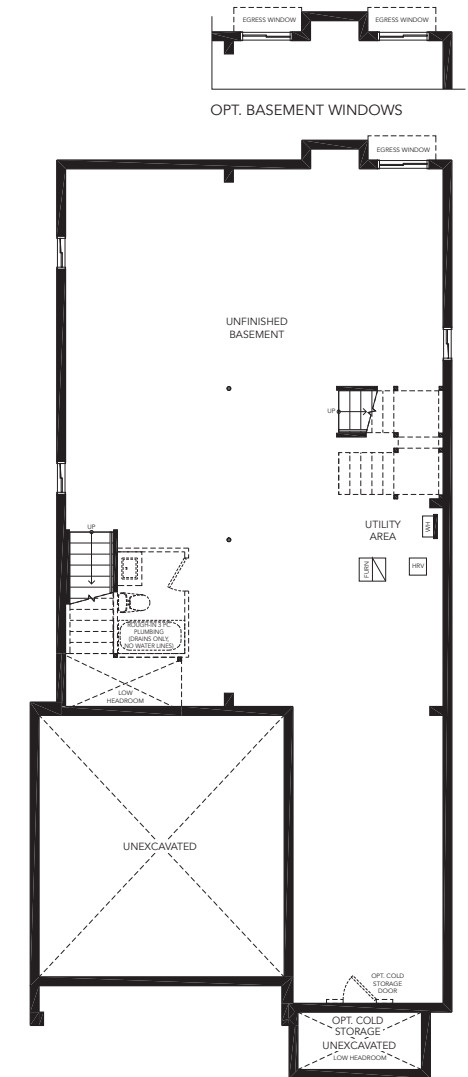

38'  
SINGLES

ELEVATION A - 3,515 SQ. FT.

ELEVATION B - 3,525 SQ. FT.

WESTFIELD

---

THE SOMMERSET

5 BEDROOM  
ELEVATION A - 3,515 SQ. FT.  
ELEVATION B - 3,525 SQ. FT.  
ELEVATION C - 3,525 SQ. FT.

PBR38-13

## THE SOMMERSET

5 BEDROOM  
ELEVATION A - 3,515 SQ. FT.  
ELEVATION B - 3,525 SQ. FT.  
ELEVATION C - 3,525 SQ. FT.

PBR38-13

GROUND FLOOR A

SECOND FLOOR A

BASEMENT A

All illustrations are artist's concept. All dimensions are approximate. Sizes and specifications are subject to change without notice. Actual usable floor space varies from the stated area. Actual layout may be reverse of layout shown. E. & O. E.