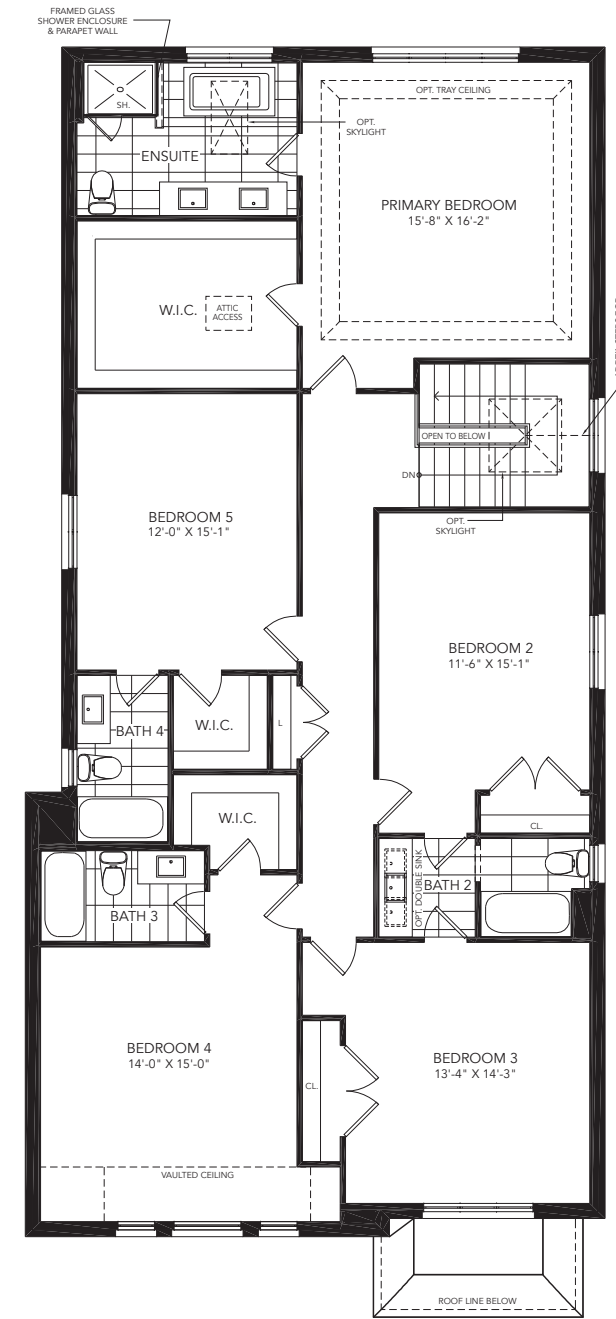

38'  
SINGLES

ELEVATION A - 3,515 SQ. FT.

ELEVATION B - 3,525 SQ. FT.

WESTFIELD

---

THE SOMMERSET

5 BEDROOM  
ELEVATION A - 3,515 SQ. FT.  
ELEVATION B - 3,525 SQ. FT.  
ELEVATION C - 3,525 SQ. FT.

PBR38-13

## THE SOMMERSET

5 BEDROOM  
ELEVATION A - 3,515 SQ. FT.  
ELEVATION B - 3,525 SQ. FT.  
ELEVATION C - 3,525 SQ. FT.

PBR38-13

GROUND FLOOR A

SECOND FLOOR A

BASEMENT A

All illustrations are artist's concept. All dimensions are approximate. Sizes and specifications are subject to change without notice. Actual usable floor space varies from the stated area. Actual layout may be reverse of layout shown. E. & O. E.