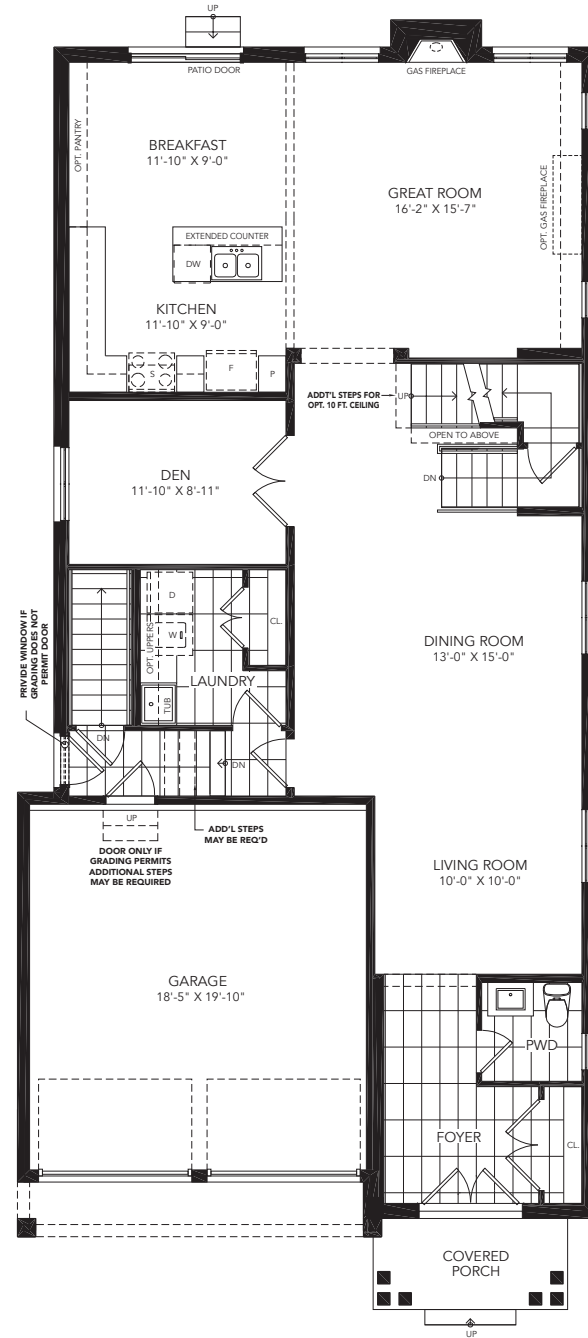

38'  
SINGLES

ELEVATION A - 3,515 SQ. FT.

ELEVATION B - 3,525 SQ. FT.

WESTFIELD

---

THE SOMMERSET

5 BEDROOM  
ELEVATION A - 3,515 SQ. FT.  
ELEVATION B - 3,525 SQ. FT.  
ELEVATION C - 3,525 SQ. FT.

PBR38-13

## THE SOMMERSET

5 BEDROOM  
ELEVATION A - 3,515 SQ. FT.  
ELEVATION B - 3,525 SQ. FT.  
ELEVATION C - 3,525 SQ. FT.

PBR38-13

GROUND FLOOR A

SECOND FLOOR A

BASEMENT A

All illustrations are artist's concept. All dimensions are approximate. Sizes and specifications are subject to change without notice. Actual usable floor space varies from the stated area. Actual layout may be reverse of layout shown. E. & O. E.