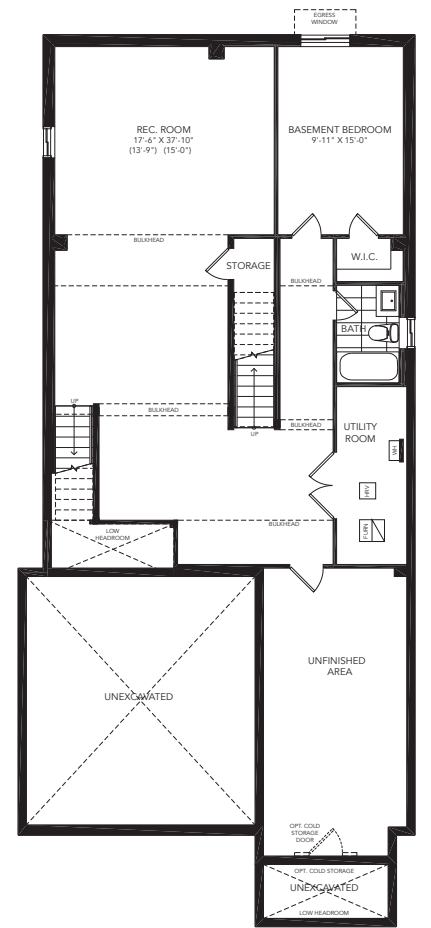

38'
SINGLES

ELEVATION B - 4,690 SQ. FT.

ELEVATION A - 4,690 SQ. FT.

WESTFIELD

fullhouse
COLLECTION

THE ELLESMERE

6 BEDROOM
ELEVATION A - 4,690 SQ. FT.
ELEVATION B - 4,690 SQ. FT.

ALL ELEVATIONS INCLUDE
1,130 SQ. FT. OF FINISHED BASEMENT

PBR38-12

WESTFIELD

THE ELLESMERE

6 BEDROOM
ELEVATION A - 4,690 SQ. FT.
ELEVATION B - 4,690 SQ. FT.

ALL ELEVATIONS INCLUDE
1,130 SQ. FT. OF FINISHED BASEMENT

PBR38-12

fullhouse

COLLECTION

As part of Great Gulf's commitment to always deliver greater value, we bring you our new, exclusive and unprecedented collection of homes.

 GREAT GULF

YOUR FULL HOUSE INCLUDES:

Finished basement with:

- Expansive recreation room
- Additional bedroom
- Additional full bathroom
- Additional walk in closet
- Larger basement windows
- Full underslab insulation

*As grading permits. E. & O.E.

GROUND FLOOR A

SECOND FLOOR A

BASEMENT A

All illustrations are artist's concept. All dimensions are approximate. Sizes and specifications are subject to change without notice. Actual usable floor space varies from the stated area. Actual layout may be reverse of layout shown. E. & O. E.