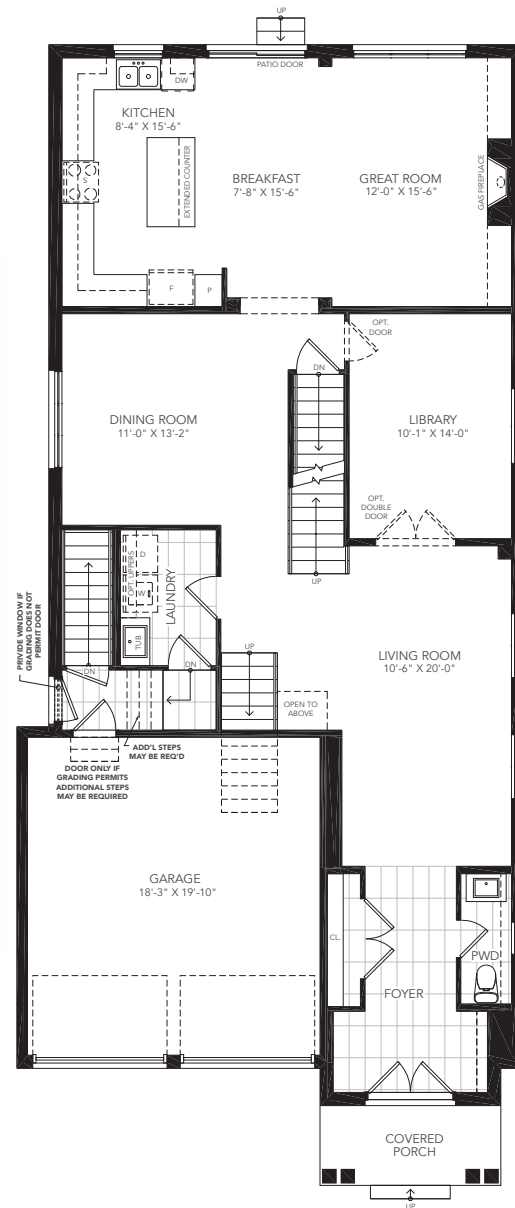

38'
SINGLES

ELEVATION B - 4,690 SQ. FT.

ELEVATION A - 4,690 SQ. FT.

WESTFIELD

fullhouse
COLLECTION

THE ELLESMERE

6 BEDROOM
ELEVATION A - 4,690 SQ. FT.
ELEVATION B - 4,690 SQ. FT.

ALL ELEVATIONS INCLUDE
1,130 SQ. FT. OF FINISHED BASEMENT

PBR38-12

WESTFIELD

THE ELLESMERE

6 BEDROOM
ELEVATION A - 4,690 SQ. FT.
ELEVATION B - 4,690 SQ. FT.

ALL ELEVATIONS INCLUDE
1,130 SQ. FT. OF FINISHED BASEMENT

PBR38-12

fullhouse

COLLECTION

As part of Great Gulf's commitment to always deliver greater value, we bring you our new, exclusive and unprecedented collection of homes.

 GREAT GULF

YOUR FULL HOUSE INCLUDES:

Finished basement with:

- Expansive recreation room
- Additional bedroom
- Additional full bathroom
- Additional walk in closet
- Larger basement windows
- Full underslab insulation

*As grading permits. E. & O.E.

GROUND FLOOR A

SECOND FLOOR A

BASEMENT A

All illustrations are artist's concept. All dimensions are approximate. Sizes and specifications are subject to change without notice. Actual usable floor space varies from the stated area. Actual layout may be reverse of layout shown. E. & O. E.