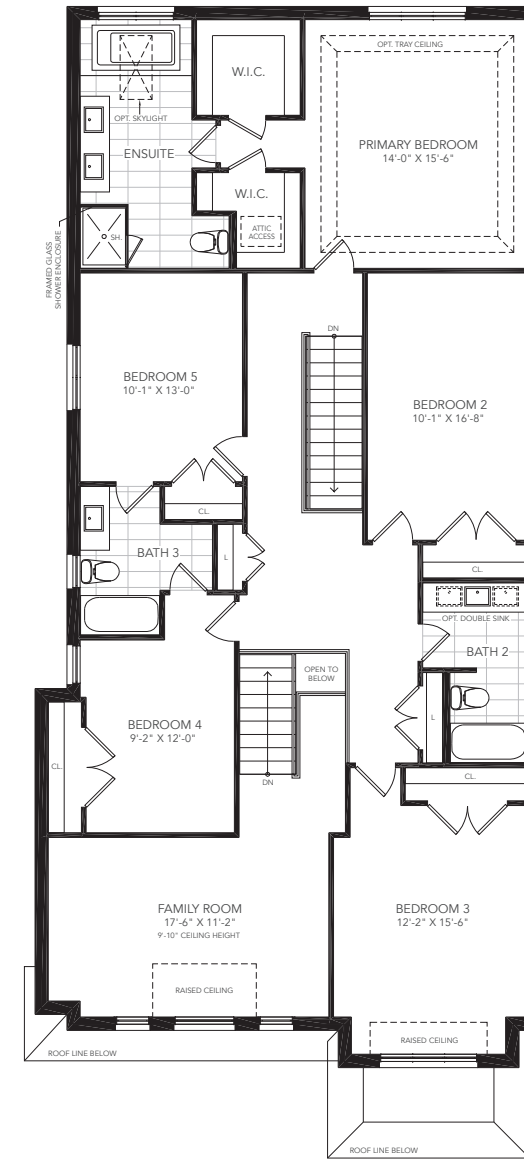

38'
SINGLES

ELEVATION B - 4,690 SQ. FT.

ELEVATION A - 4,690 SQ. FT.

WESTFIELD

fullhouse
COLLECTION

THE ELLESMERE

6 BEDROOM
ELEVATION A - 4,690 SQ. FT.
ELEVATION B - 4,690 SQ. FT.

ALL ELEVATIONS INCLUDE
1,130 SQ. FT. OF FINISHED BASEMENT

PBR38-12

WESTFIELD

THE ELLESMERE

6 BEDROOM
ELEVATION A - 4,690 SQ. FT.
ELEVATION B - 4,690 SQ. FT.

ALL ELEVATIONS INCLUDE
1,130 SQ. FT. OF FINISHED BASEMENT

PBR38-12

fullhouse

COLLECTION

As part of Great Gulf's commitment to always deliver greater value, we bring you our new, exclusive and unprecedented collection of homes.

 GREAT GULF

YOUR FULL HOUSE INCLUDES:

Finished basement with:

- Expansive recreation room
- Additional bedroom
- Additional full bathroom
- Additional walk in closet
- Larger basement windows
- Full underslab insulation

*As grading permits. E. & O.E.

GROUND FLOOR A

SECOND FLOOR A

BASEMENT A

All illustrations are artist's concept. All dimensions are approximate. Sizes and specifications are subject to change without notice. Actual usable floor space varies from the stated area. Actual layout may be reverse of layout shown. E. & O. E.