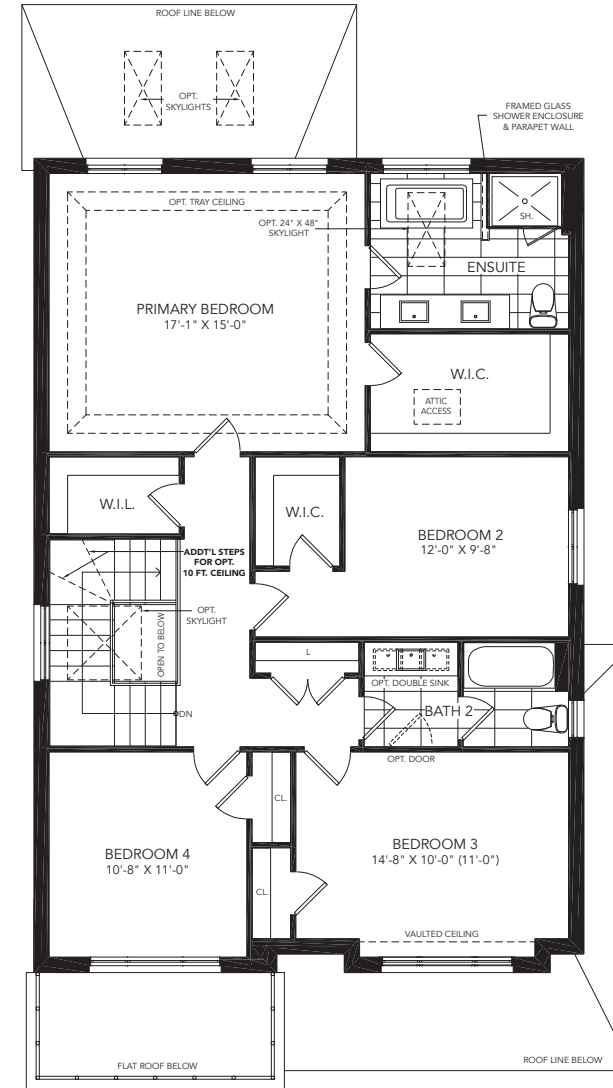

38'  
SINGLES

ELEVATION A - 2,465 SQ. FT.

ELEVATION B - 2,475 SQ. FT.

WESTFIELD

---

THE MANSFIELD

4 BEDROOM  
ELEVATION A - 2,465 SQ. FT.  
ELEVATION B - 2,475 SQ. FT.

PBR38-4

# THE MANSFIELD

4 BEDROOM  
ELEVATION A - 2,465 SQ. FT.  
ELEVATION B - 2,475 SQ. FT.

PBR38-4

All illustrations are artist's concept. All dimensions are approximate. Sizes and specifications are subject to change without notice. Actual usable floor space varies from the stated area. Actual layout may be reverse of layout shown. E. & O. E.