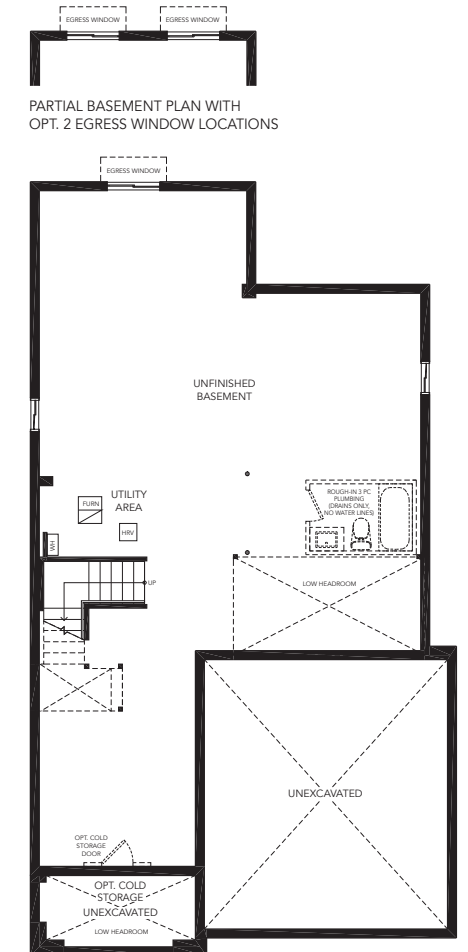

38'  
SINGLES

ELEVATION A - 2,465 SQ. FT.

ELEVATION B - 2,475 SQ. FT.

WESTFIELD

---

THE MANSFIELD

4 BEDROOM  
ELEVATION A - 2,465 SQ. FT.  
ELEVATION B - 2,475 SQ. FT.

PBR38-4

# THE MANSFIELD

4 BEDROOM  
ELEVATION A - 2,465 SQ. FT.  
ELEVATION B - 2,475 SQ. FT.

PBR38-4

All illustrations are artist's concept. All dimensions are approximate. Sizes and specifications are subject to change without notice. Actual usable floor space varies from the stated area. Actual layout may be reverse of layout shown. E. & O. E.