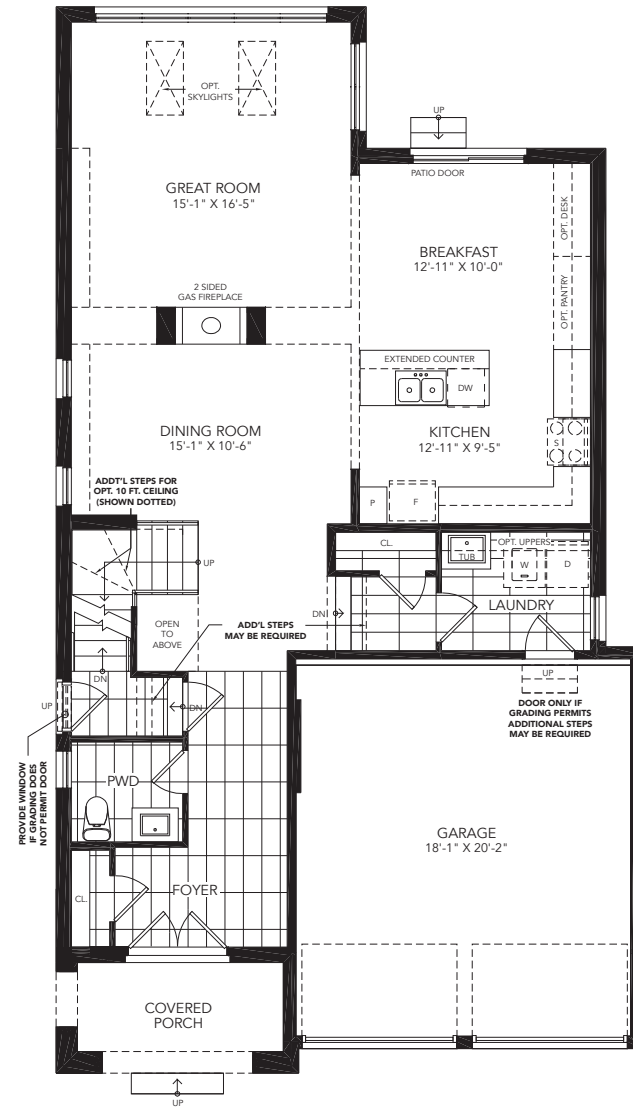

38'  
SINGLES

ELEVATION A - 2,465 SQ. FT.

ELEVATION B - 2,475 SQ. FT.

WESTFIELD

---

THE MANSFIELD

4 BEDROOM  
ELEVATION A - 2,465 SQ. FT.  
ELEVATION B - 2,475 SQ. FT.

PBR38-4

# THE MANSFIELD

4 BEDROOM  
ELEVATION A - 2,465 SQ. FT.  
ELEVATION B - 2,475 SQ. FT.

PBR38-4

All illustrations are artist's concept. All dimensions are approximate. Sizes and specifications are subject to change without notice. Actual usable floor space varies from the stated area. Actual layout may be reverse of layout shown. E. & O. E.