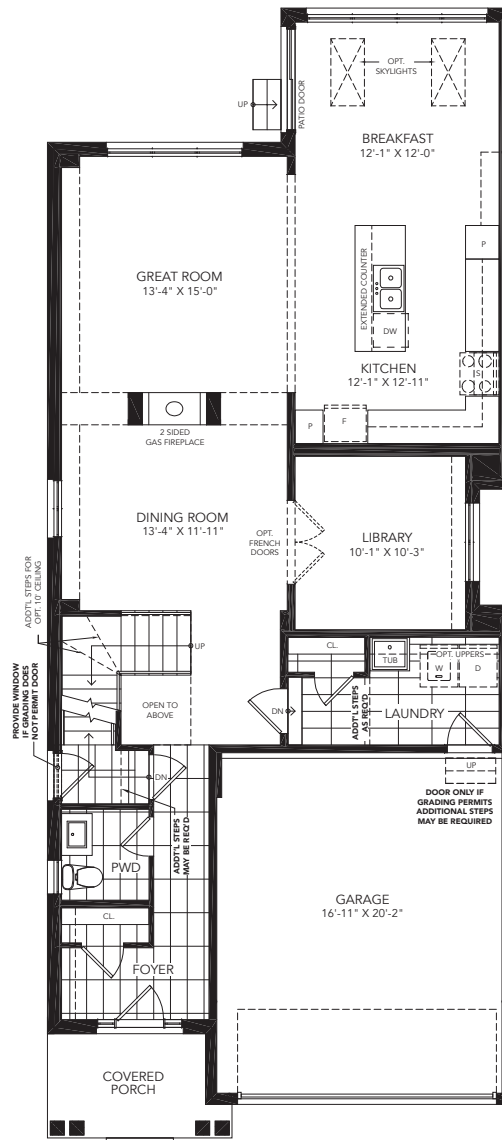

34'  
SINGLES

ELEVATION B - 3,515 SQ FT

ELEVATION A - 3,525 SQ. FT.

WESTFIELD

fullhouse  
COLLECTION

THE NEWHAVEN

5 BEDROOM + LOFT  
ELEVATION A - 3,525 SQ. FT.  
ELEVATION B - 3,515 SQ. FT.

ALL ELEVATIONS INCLUDE  
840 SQ. FT. OF FINISHED BASEMENT

## THE NEWHAVEN

5 BEDROOM + LOFT  
ELEVATION A - 3,525 SQ. FT.  
ELEVATION B - 3,515 SQ. FT.

ALL ELEVATIONS INCLUDE  
840 SQ. FT. OF FINISHED BASEMENT

PBR34-7

### YOUR FULL HOUSE INCLUDES:

Finished basement with:

- Expansive recreation room
- Additional bedroom
- Additional full bathroom
- Additional walk in closet
- Larger basement windows
- Full underslab insulation

\*As grading permits. E. & O.E.

GROUND FLOOR A

SECOND FLOOR A

BASEMENT A

All illustrations are artist's concept. All dimensions are approximate. Sizes and specifications are subject to change without notice. Actual usable floor space varies from the stated area. Actual layout may be reverse of layout shown. E. & O. E.