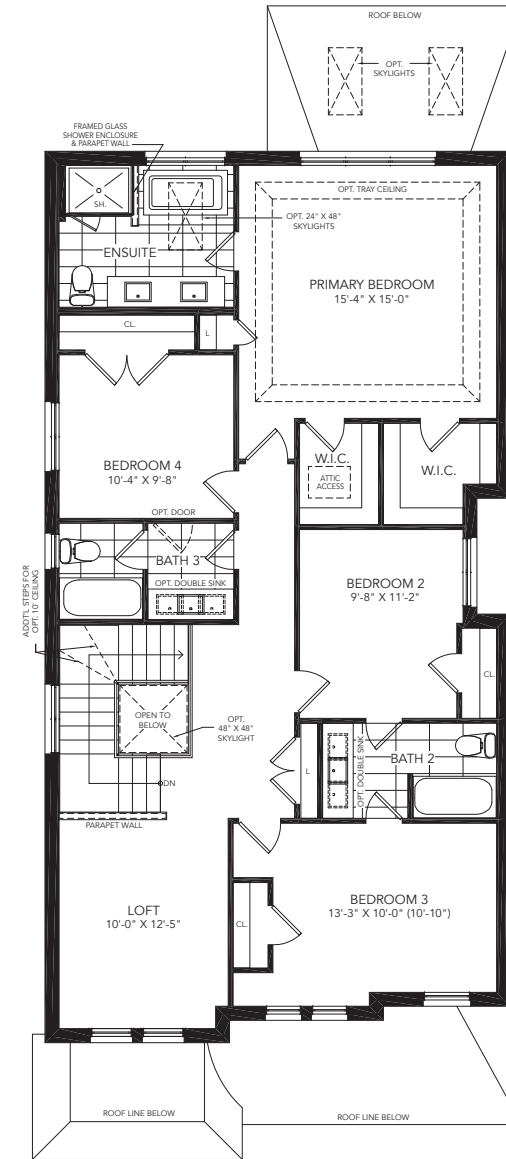

34'  
SINGLES

ELEVATION B - 3,515 SQ FT

ELEVATION A - 3,525 SQ. FT.

WESTFIELD

fullhouse  
COLLECTION

THE NEWHAVEN

5 BEDROOM + LOFT  
ELEVATION A - 3,525 SQ. FT.  
ELEVATION B - 3,515 SQ. FT.

ALL ELEVATIONS INCLUDE  
840 SQ. FT. OF FINISHED BASEMENT

## THE NEWHAVEN

5 BEDROOM + LOFT  
ELEVATION A - 3,525 SQ. FT.  
ELEVATION B - 3,515 SQ. FT.

ALL ELEVATIONS INCLUDE  
840 SQ. FT. OF FINISHED BASEMENT

PBR34-7

### YOUR FULL HOUSE INCLUDES:

Finished basement with:

- Expansive recreation room
- Additional bedroom
- Additional full bathroom
- Additional walk in closet
- Larger basement windows
- Full underslab insulation

\*As grading permits. E. & O.E.

GROUND FLOOR A

SECOND FLOOR A

BASEMENT A

All illustrations are artist's concept. All dimensions are approximate. Sizes and specifications are subject to change without notice. Actual usable floor space varies from the stated area. Actual layout may be reverse of layout shown. E. & O. E.