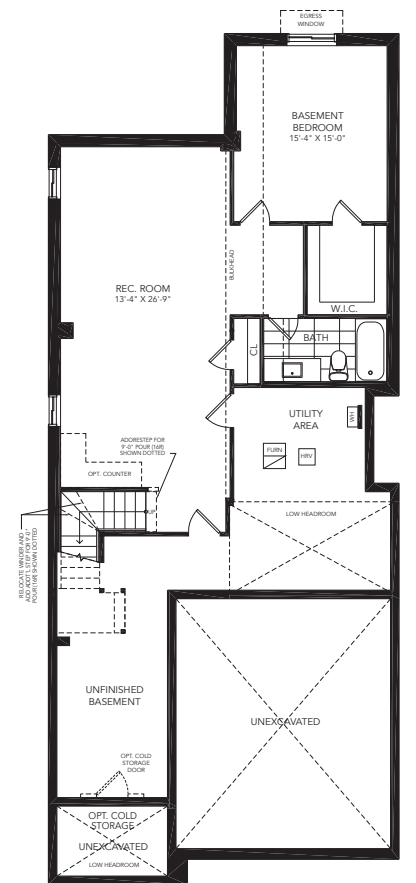

34'  
SINGLES

ELEVATION B - 3,515 SQ FT

ELEVATION A - 3,525 SQ. FT.

WESTFIELD

fullhouse  
COLLECTION

THE NEWHAVEN

5 BEDROOM + LOFT  
ELEVATION A - 3,525 SQ. FT.  
ELEVATION B - 3,515 SQ. FT.

ALL ELEVATIONS INCLUDE  
840 SQ. FT. OF FINISHED BASEMENT

## THE NEWHAVEN

5 BEDROOM + LOFT  
ELEVATION A - 3,525 SQ. FT.  
ELEVATION B - 3,515 SQ. FT.

ALL ELEVATIONS INCLUDE  
840 SQ. FT. OF FINISHED BASEMENT

PBR34-7

### YOUR FULL HOUSE INCLUDES:

Finished basement with:

- Expansive recreation room
- Additional bedroom
- Additional full bathroom
- Additional walk in closet
- Larger basement windows
- Full underslab insulation

\*As grading permits. E. & O.E.

GROUND FLOOR A

SECOND FLOOR A

BASEMENT A

All illustrations are artist's concept. All dimensions are approximate. Sizes and specifications are subject to change without notice. Actual usable floor space varies from the stated area. Actual layout may be reverse of layout shown. E. & O. E.