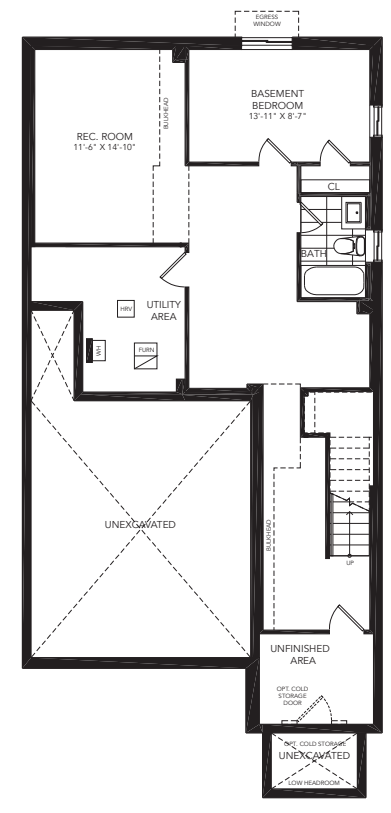

34'  
SINGLES

ELEVATION B - 3,210 SQ. FT.

ELEVATION A - 3,205 SQ. FT.

WESTFIELD

fullhouse  
COLLECTION

THE PAISLEY

5 BEDROOM

ELEVATION A - 3,205 SQ. FT.

# THE PAISLEY

5 BEDROOM

ELEVATION A - 3,205 SQ. FT.

ELEVATION B - 3,210 SQ. FT.

ALL ELEVATIONS INCLUDE  
780 SQ. FT. OF FINISHED BASEMENT

PBR34-13

### YOUR FULL HOUSE INCLUDES:

Finished basement with:

- Expansive recreation room
- Additional bedroom
- Additional full bathroom
- Larger basement windows
- Full underslab insulation

\*As grading permits. E. & O.E.

OPT. DOUBLE DOOR ENTRY

GROUND FLOOR A

SECOND FLOOR A

BASEMENT A

All illustrations are artist's concept. All dimensions are approximate. Sizes and specifications are subject to change without notice. Actual usable floor space varies from the stated area. Actual layout may be reverse of layout shown. E. & O. E.