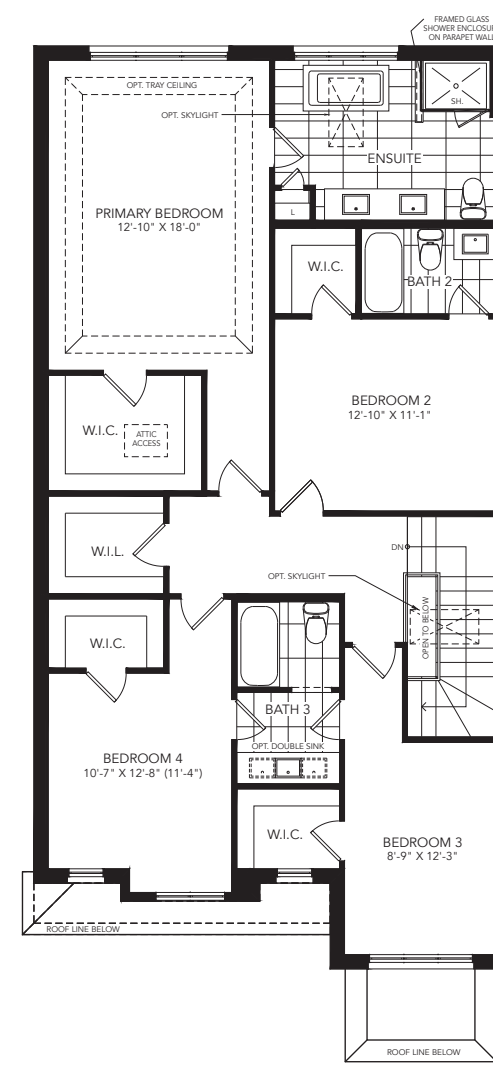

34'  
SINGLES

ELEVATION B - 3,210 SQ. FT.

ELEVATION A - 3,205 SQ. FT.

WESTFIELD

fullhouse  
COLLECTION

THE PAISLEY

5 BEDROOM

ELEVATION A - 3,205 SQ. FT.

# THE PAISLEY

5 BEDROOM

ELEVATION A - 3,205 SQ. FT.

ELEVATION B - 3,210 SQ. FT.

ALL ELEVATIONS INCLUDE  
780 SQ. FT. OF FINISHED BASEMENT

PBR34-13

### YOUR FULL HOUSE INCLUDES:

Finished basement with:

- Expansive recreation room
- Additional bedroom
- Additional full bathroom
- Larger basement windows
- Full underslab insulation

\*As grading permits. E. & O.E.

OPT. DOUBLE DOOR ENTRY

GROUND FLOOR A

SECOND FLOOR A

BASEMENT A

All illustrations are artist's concept. All dimensions are approximate. Sizes and specifications are subject to change without notice. Actual usable floor space varies from the stated area. Actual layout may be reverse of layout shown. E. & O. E.