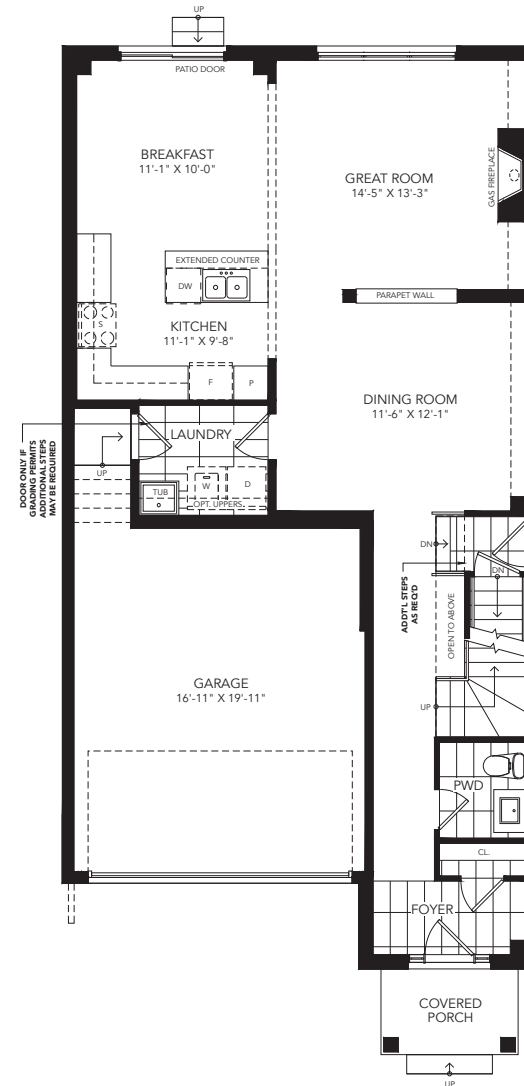

34'  
SINGLES

ELEVATION B - 3,210 SQ. FT.

ELEVATION A - 3,205 SQ. FT.

WESTFIELD

fullhouse  
COLLECTION

THE PAISLEY

5 BEDROOM

ELEVATION A - 3,205 SQ. FT.

# THE PAISLEY

5 BEDROOM

ELEVATION A - 3,205 SQ. FT.

ELEVATION B - 3,210 SQ. FT.

ALL ELEVATIONS INCLUDE  
780 SQ. FT. OF FINISHED BASEMENT

PBR34-13

### YOUR FULL HOUSE INCLUDES:

Finished basement with:

- Expansive recreation room
- Additional bedroom
- Additional full bathroom
- Larger basement windows
- Full underslab insulation

\*As grading permits. E. & O.E.

OPT. DOUBLE DOOR ENTRY

GROUND FLOOR A

SECOND FLOOR A

BASEMENT A

All illustrations are artist's concept. All dimensions are approximate. Sizes and specifications are subject to change without notice. Actual usable floor space varies from the stated area. Actual layout may be reverse of layout shown. E. & O. E.