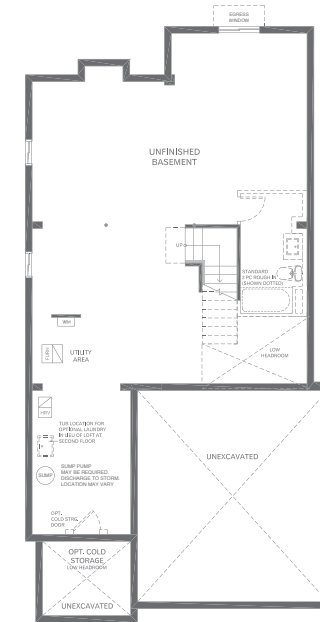

GREAT GULF
WHITBY MEADOWS

ENCORE

36'

SINGLES

Peach

FOUR BEDROOM + LOFT
WT 36-6

Elevation A - 2,425 sq. ft.

Elevation B - 2,425 sq. ft.

Elevation C - 2,420 sq. ft.

Elevation B - 2,425 sq. ft.

Elevation C - 2,420 sq. ft.

Elevation A - 2,425 sq. ft.

Peach

FOUR BEDROOM
+ LOFT

Elevation A - 2,425 sq. ft.
Elevation B - 2,425 sq. ft.
Elevation C - 2,420 sq. ft.

WT 36-6

36'

SINGLES

All dimensions and floor plans are approximate. Sizes and specifications are subject to change without notice. Actual useable space may vary from the stated floor area.

*All illustrations are artist's concept. Landscaping, hardscaping and exterior lighting are not included in the purchase price. Some items shown may be upgrades. E. & O.E. March 2024.

Ground Floor - Elevation A

Second Floor - Elevation A

Basement - Elevation A

full
house
SELECTIONS

Enjoy the flexibility that these optional floorplans offer. Combine them with the standard floorplan to suit your lifestyle needs.