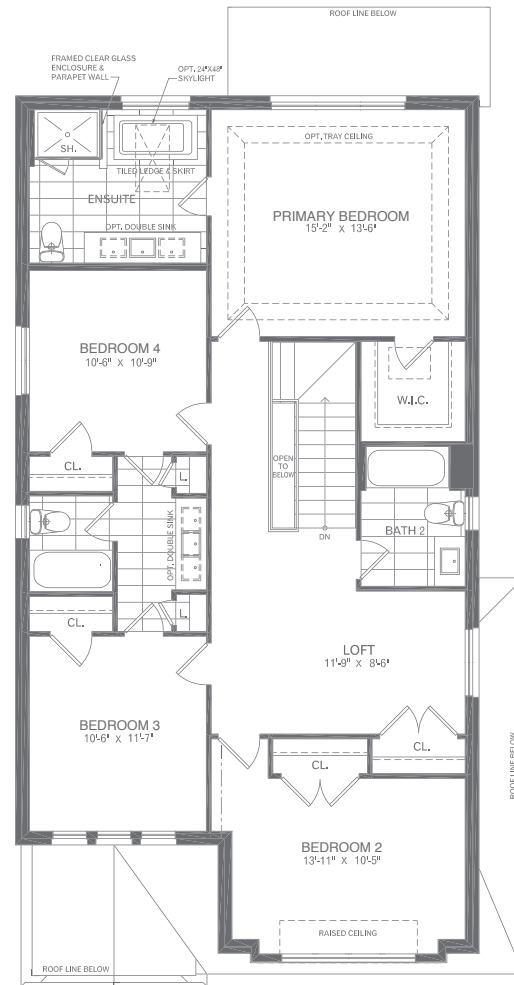

GREAT GULF
WHITBY MEADOWS

ENCORE

36'

SINGLES

Peach

FOUR BEDROOM + LOFT
WT 36-6

Elevation A - 2,425 sq. ft.

Elevation B - 2,425 sq. ft.

Elevation C - 2,420 sq. ft.

Elevation B - 2,425 sq. ft.

Elevation C - 2,420 sq. ft.

Elevation A - 2,425 sq. ft.

Peach

FOUR BEDROOM
+ LOFT

Elevation A - 2,425 sq. ft.
Elevation B - 2,425 sq. ft.
Elevation C - 2,420 sq. ft.

WT 36-6

36'

SINGLES

All dimensions and floor plans are approximate. Sizes and specifications are subject to change without notice. Actual useable space may vary from the stated floor area.

*All illustrations are artist's concept. Landscaping, hardscaping and exterior lighting are not included in the purchase price. Some items shown may be upgrades. E. & O.E. March 2024.

Ground Floor - Elevation A

Second Floor - Elevation A

Basement - Elevation A

full
house
SELECTIONS

Enjoy the flexibility that these optional floorplans offer. Combine them with the standard floorplan to suit your lifestyle needs.