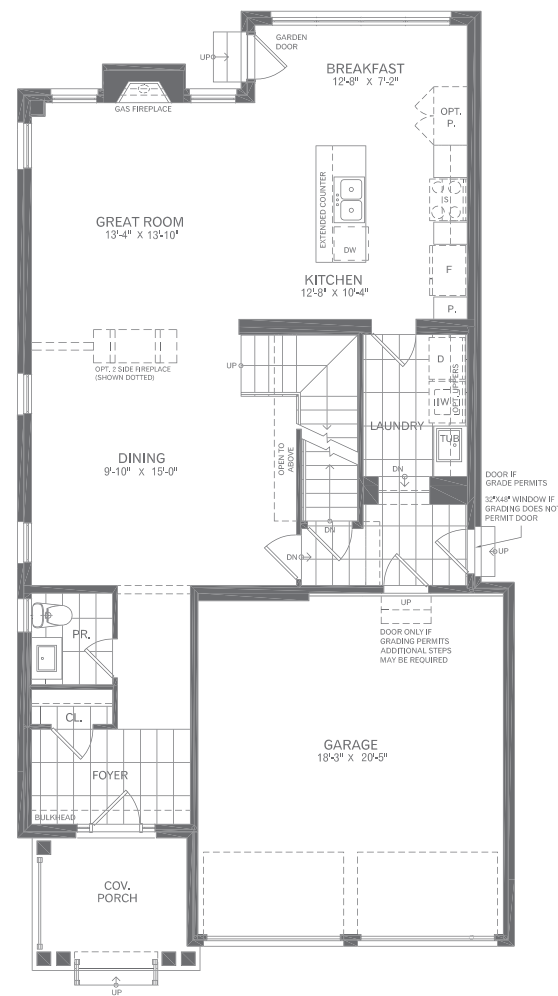

GREAT GULF
WHITBY MEADOWS

ENCORE

36'

SINGLES

Peach

FOUR BEDROOM + LOFT
WT 36-6

Elevation A - 2,425 sq. ft.

Elevation B - 2,425 sq. ft.

Elevation C - 2,420 sq. ft.

Elevation B - 2,425 sq. ft.

Elevation C - 2,420 sq. ft.

Elevation A - 2,425 sq. ft.

Peach

FOUR BEDROOM
+ LOFT

Elevation A - 2,425 sq. ft.
Elevation B - 2,425 sq. ft.
Elevation C - 2,420 sq. ft.

WT 36-6

36'

SINGLES

All dimensions and floor plans are approximate. Sizes and specifications are subject to change without notice. Actual useable space may vary from the stated floor area.

*All illustrations are artist's concept. Landscaping, hardscaping and exterior lighting are not included in the purchase price. Some items shown may be upgrades. E. & O.E. March 2024.

Ground Floor - Elevation A

Second Floor - Elevation A

Basement - Elevation A

full
house
SELECTIONS

Enjoy the flexibility that these optional floorplans offer. Combine them with the standard floorplan to suit your lifestyle needs.