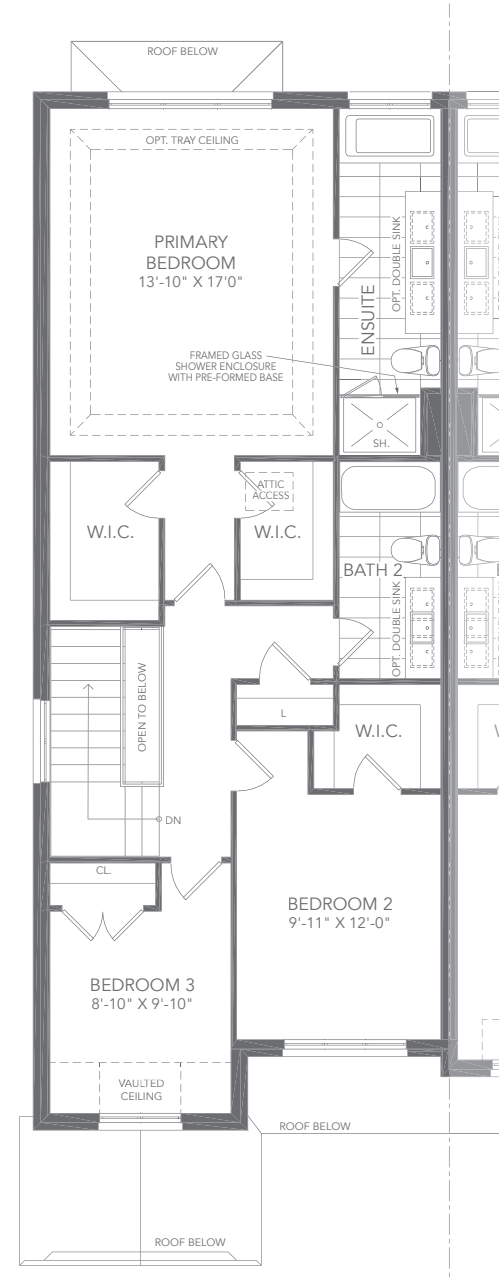

GREAT
GULF
WHITBY
MEADOWS

ENCORE

Semis

Marigold

THREE BEDROOM
WTSD-11

Elevation A - 1,840 sq. ft.
Elevation B - 1,850 sq. ft.

Elevation C - 1,835 sq. ft.
Elevation D - 1,845 sq. ft.

Elevation C - 1,835 sq. ft.

Elevation D - 1,845 sq. ft.

Elevation A - 1,840 sq. ft.

Elevation B - 1,850 sq. ft.

Marigold

THREE BEDROOM

Elevation A - 1,840 sq. ft.

Elevation B - 1,850 sq. ft.

Elevation C - 1,835 sq. ft.

Elevation D - 1,845 sq. ft.

WTSD-11

Semis

All dimensions and floor plans are approximate. Sizes and specifications are subject to change without notice. Actual useable space may vary from the stated floor area.

Second Floor - Elevation A

Basement - Elevation A