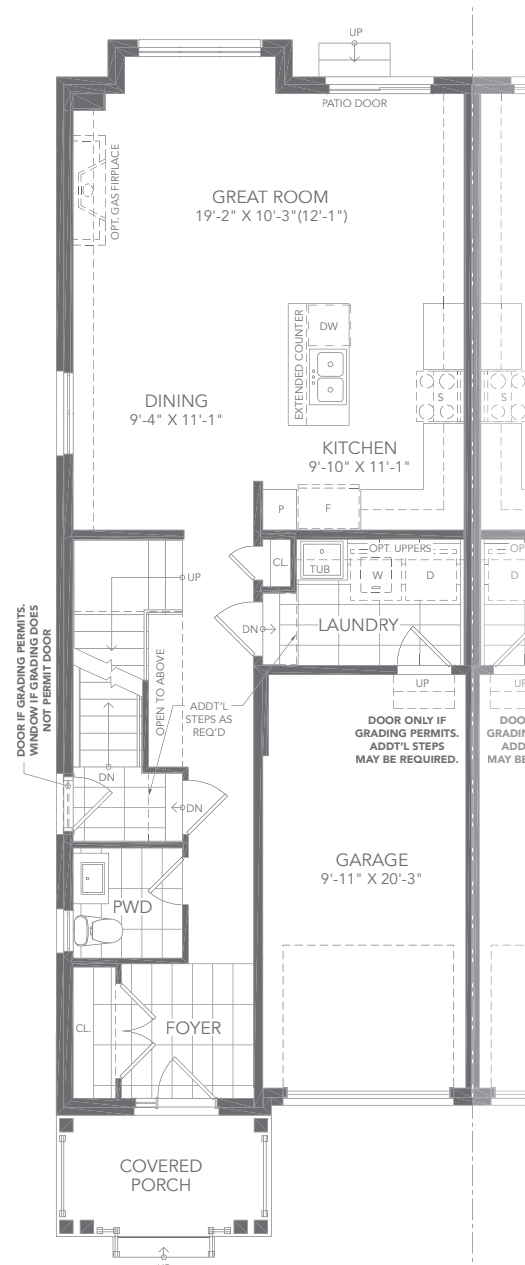

Marigold

THREE BEDROOM

Elevation A - 1,840 sq. ft.

Elevation B - 1,850 sq. ft.

Elevation C - 1,835 sq. ft.

Elevation D - 1,845 sq. ft.

WTSD-11

Semis

All dimensions and floor plans are approximate. Sizes and specifications are subject to change without notice. Actual useable space may vary from the stated floor area.

*All illustrations are artist's concept. Landscaping, hardscaping and exterior lighting are not included in the purchase price. Some items shown may be upgrades. E. & O.E. March 2024.

Ground Floor - Elevation A