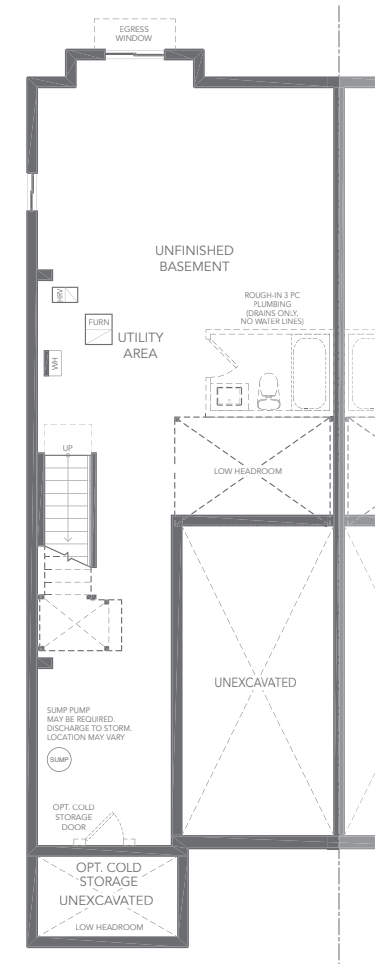

Basement - Elevation A